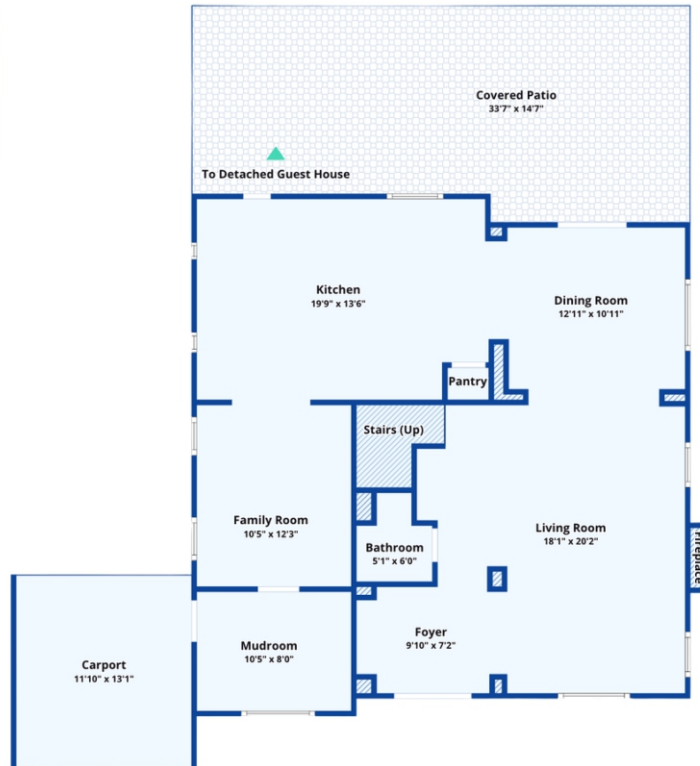

Property Type: Single Family | Bedrooms: 4 | Bathrooms: 3 | Half Bath: 1
Square Feet: 2,833 | Year Built: 1926 | Lot Size: 8,250

MLS Number: A12029305

second floor

guest house

first floor