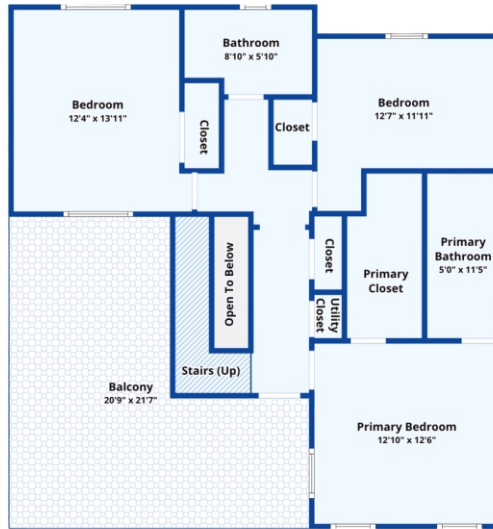

Property Type: Single Family | Bedrooms: 4 | Bathrooms: 3 | Half Bath: 1
Square Feet: 2,833 | Year Built: 1926 | Lot Size: 8,250

MLS Number: A12029305

second floor

guest house

first floor