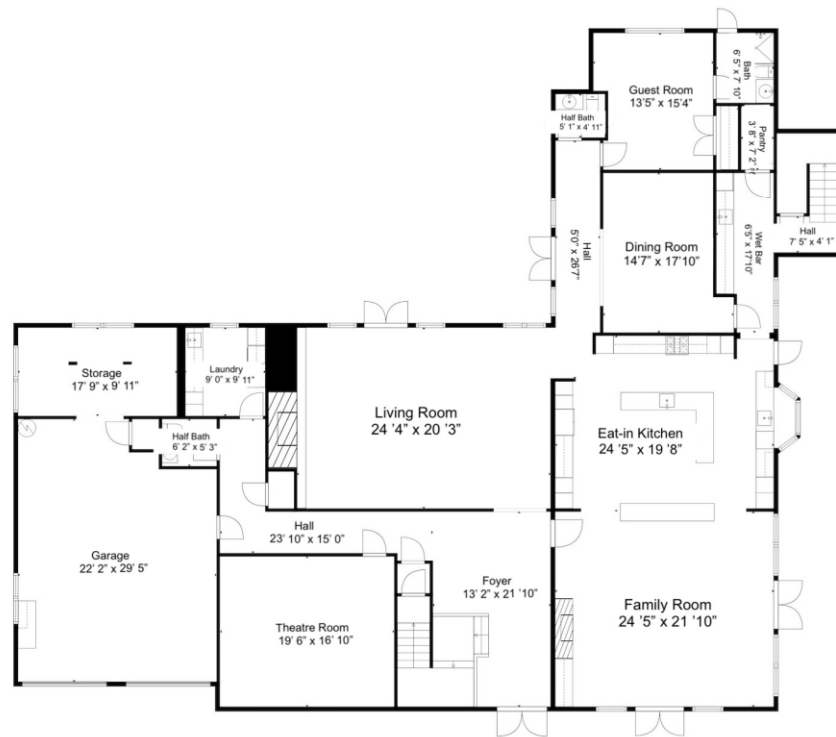

Property Type: Single Family | Bedrooms: 6 | Full Bath: 5 | Half Bath: 2 | MLS Number: A11527731  
Square Feet: 8,765 adj. | Year Built: 2003 | Lot Size: 50,094

BERKSHIRE HATHAWAY  
HomeServices

LUXURY  
COLLECTION