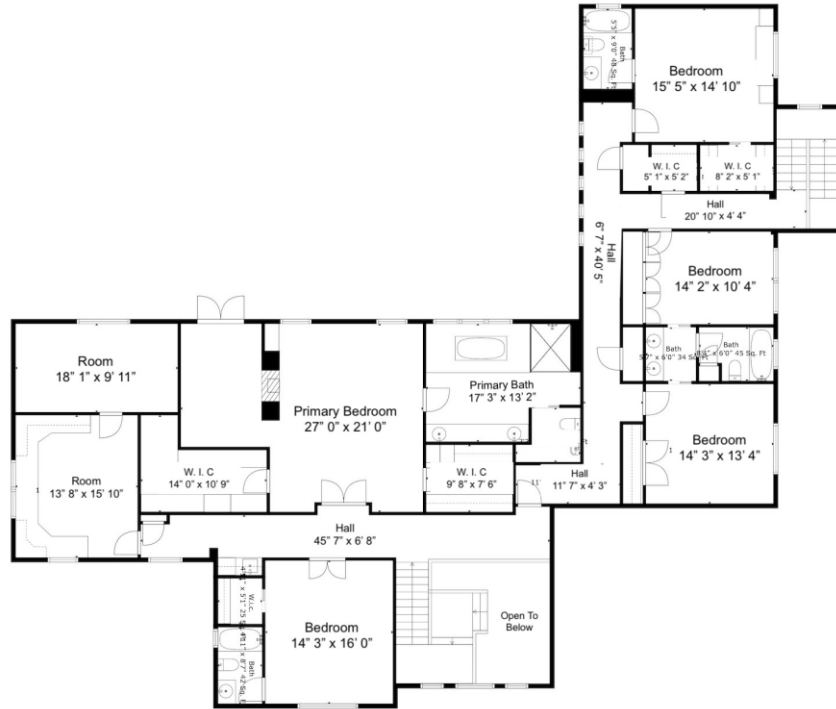

Property Type: Single Family | Bedrooms: 6 | Full Bath: 5 | Half Bath: 2 | MLS Number: A11527731  
Square Feet: 8,765 adj. | Year Built: 2003 | Lot Size: 50,094

BERKSHIRE HATHAWAY  
HomeServices

LUXURY  
COLLECTION