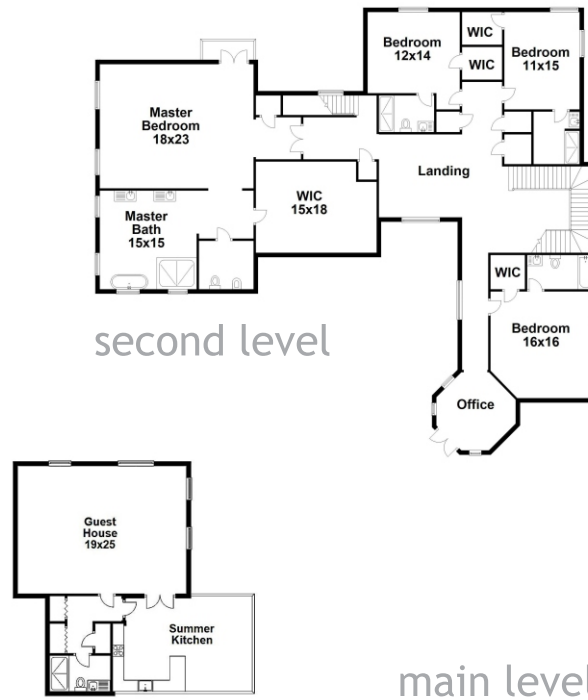

Property Type: Single Family | Bedrooms: 7 | Bathrooms: 7 | Half Bath: 1
Square Feet: 7,519 | Year Built: 2003 | Lot Size: 37,113

MLS Number: A11922742

BERKSHIRE HATHAWAY
HomeServices

LUXURY
COLLECTION

ASHLEY CUSACK TEAM