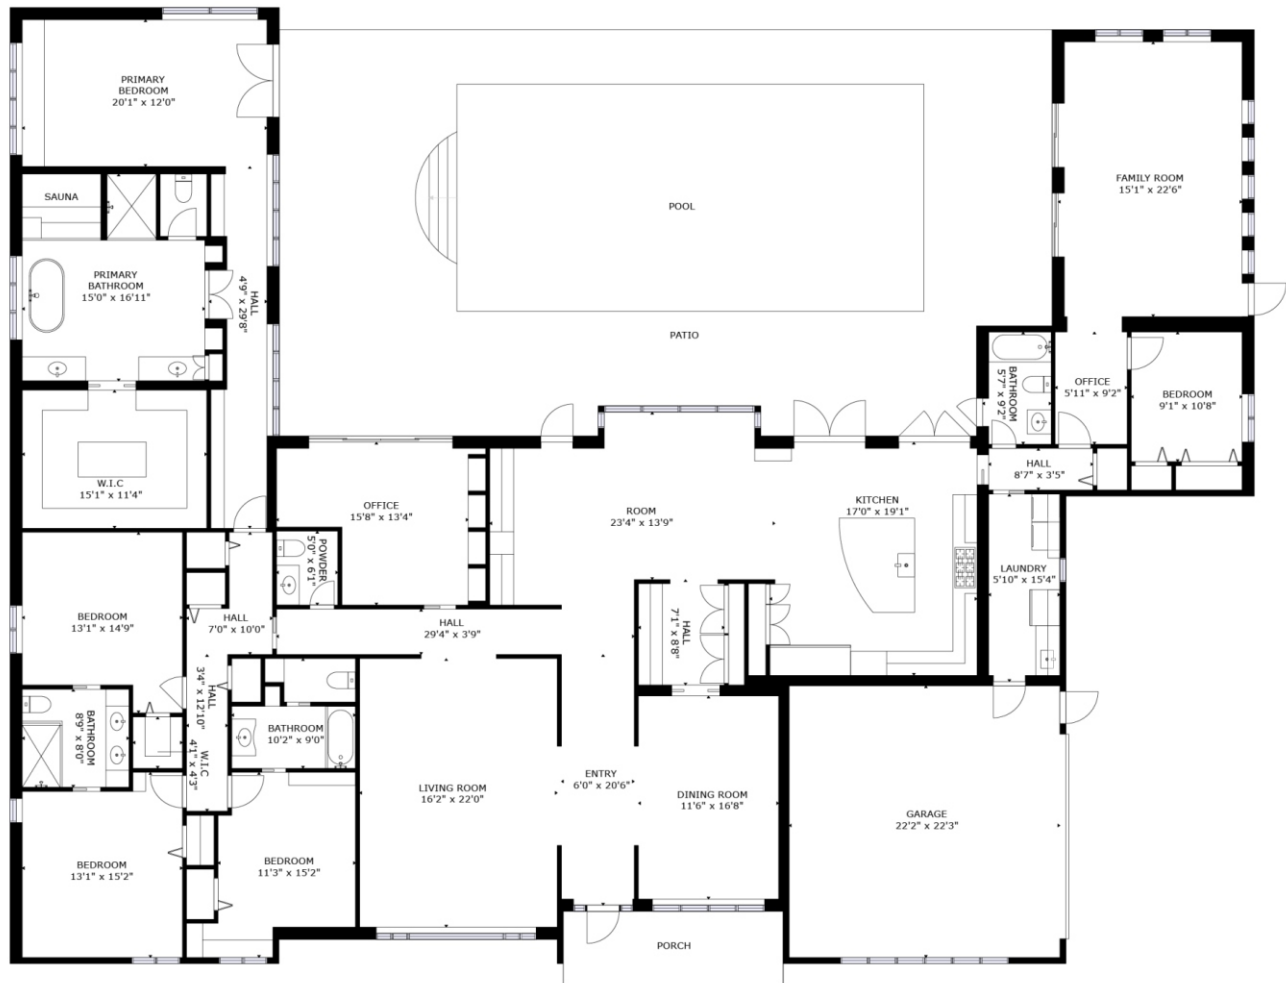

600 Conde Avenue • Coral Gables • FL • 33156

Price: \$4,250,000

Property Type: Single Family | Bedrooms: 5 | Full Bath: 4 | Half Bath: 1
Square Feet: 5,078 adj. | Year Built: 1974 | Lot Size: 15,657

MLS Number: A12004484