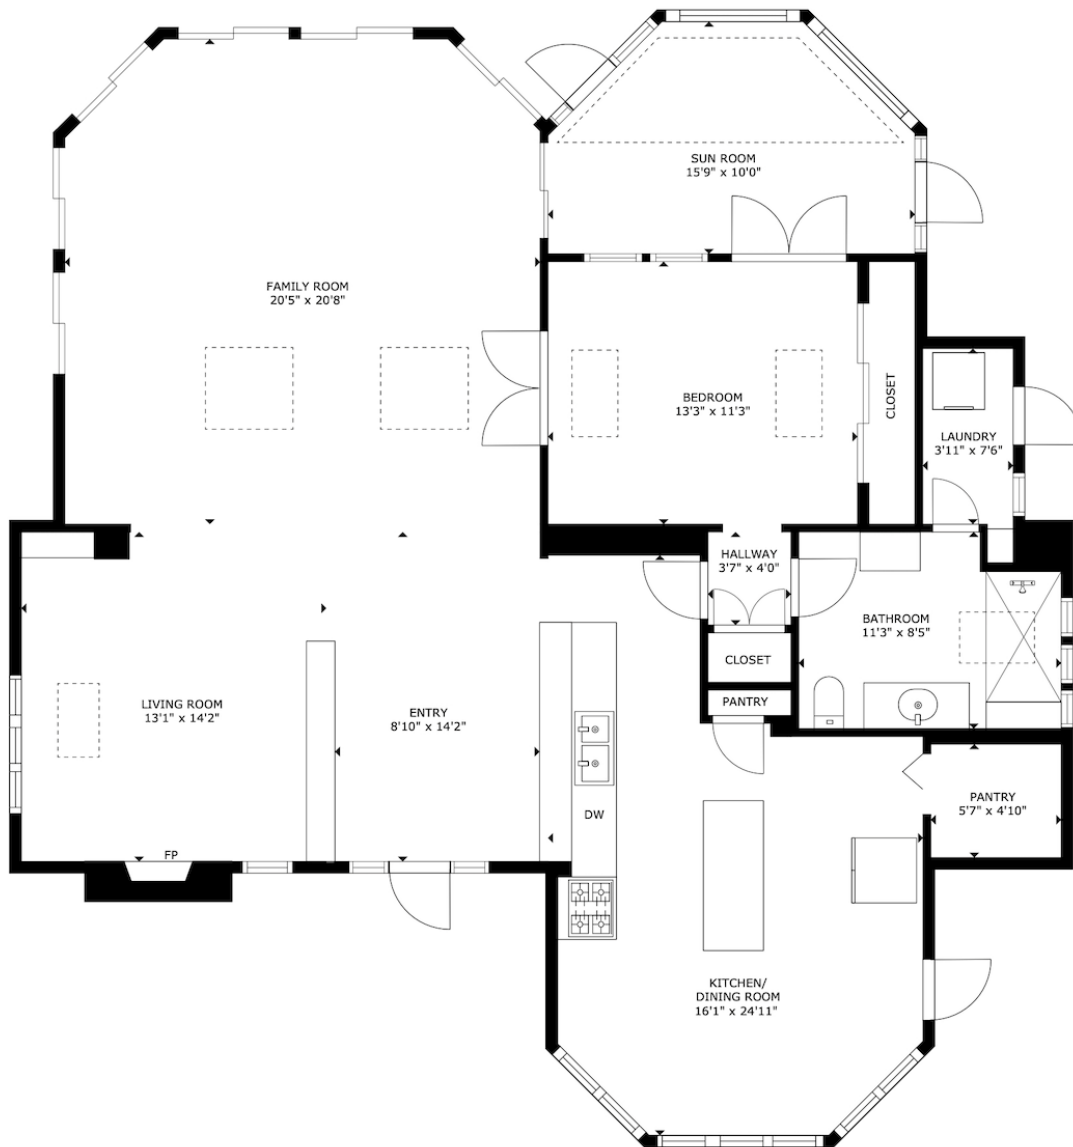

Property Type: Single Family | Bedrooms: 1 | Bathrooms: 1
Square Feet: 1,550 | Year Built: 1950 | Lot Size: 15,710

MLS Number: A12004318

BERKSHIRE HATHAWAY
HomeServices

LUXURY
COLLECTION

ASHLEY CUSACK TEAM