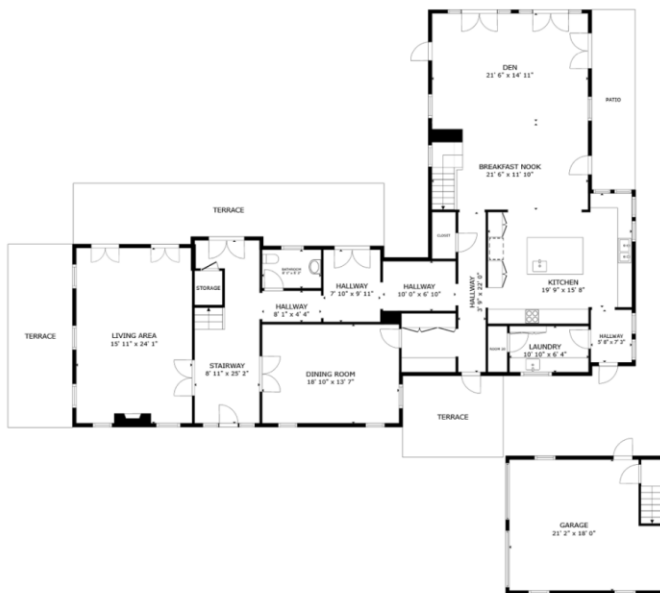

Property Type: Single Family | Bedrooms: 5 | Full Bath: 4 | Half Bath: 2
Square Feet: 6,153 adj. | Year Built: 1926 | Lot Size: 16,875

MLS Number: A11779668

second level

main level

 BERKSHIRE HATHAWAY
 HomeServices
 EWM Realty