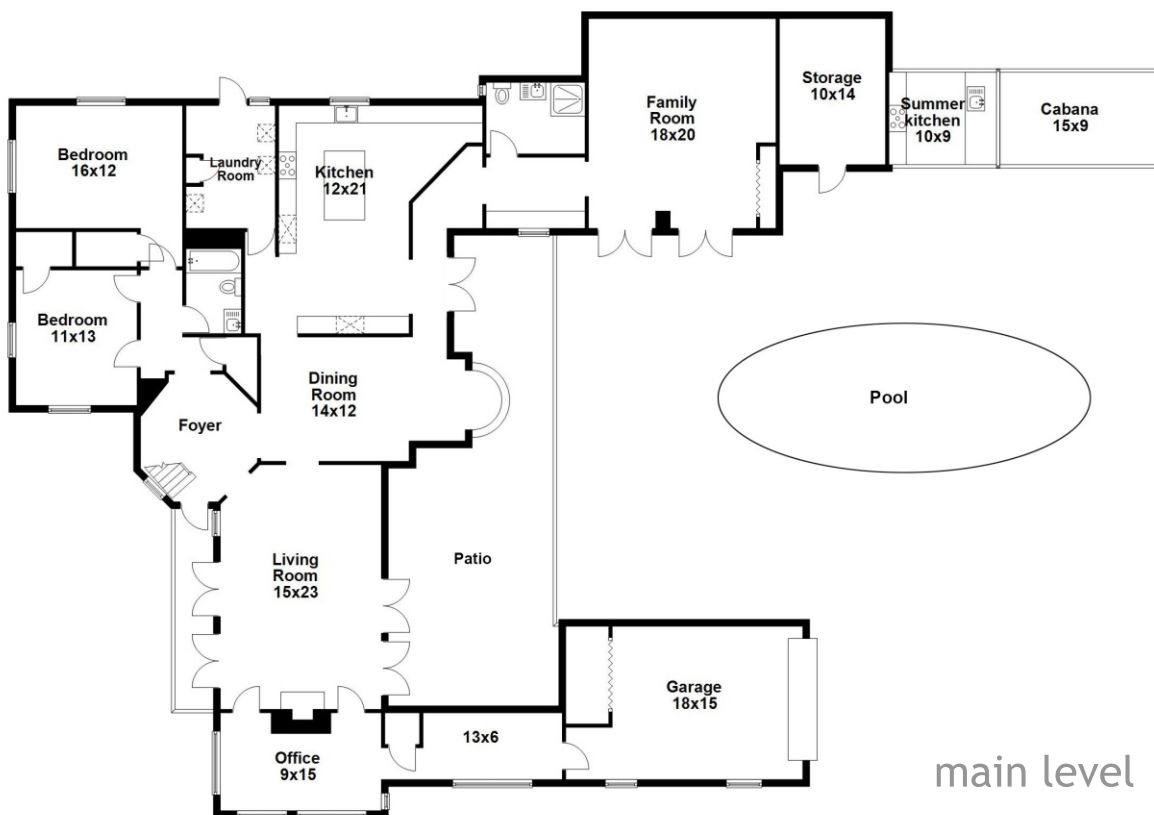

Property Type: Single Family | Bedrooms: 4 | Bathrooms: 4
Square Feet: 4,413 adj. | Year Built: 1926 | Lot Size: 15,500

MLS Number: A11760912

second level

main level

BERKSHIRE HATHAWAY
HomeServices
EWM Realty