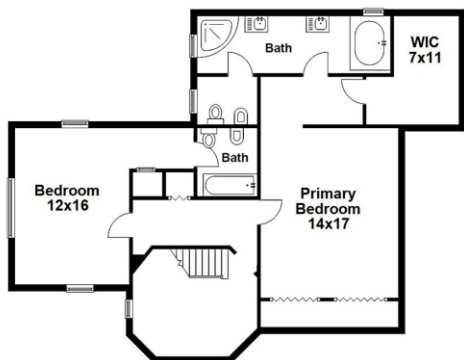

Property Type: Single Family | Bedrooms: 4 | Bathrooms: 4
Square Feet: 4,413 adj. | Year Built: 1926 | Lot Size: 15,500

MLS Number: A11760912

second level

main level

BERKSHIRE HATHAWAY
HomeServices
EWM Realty