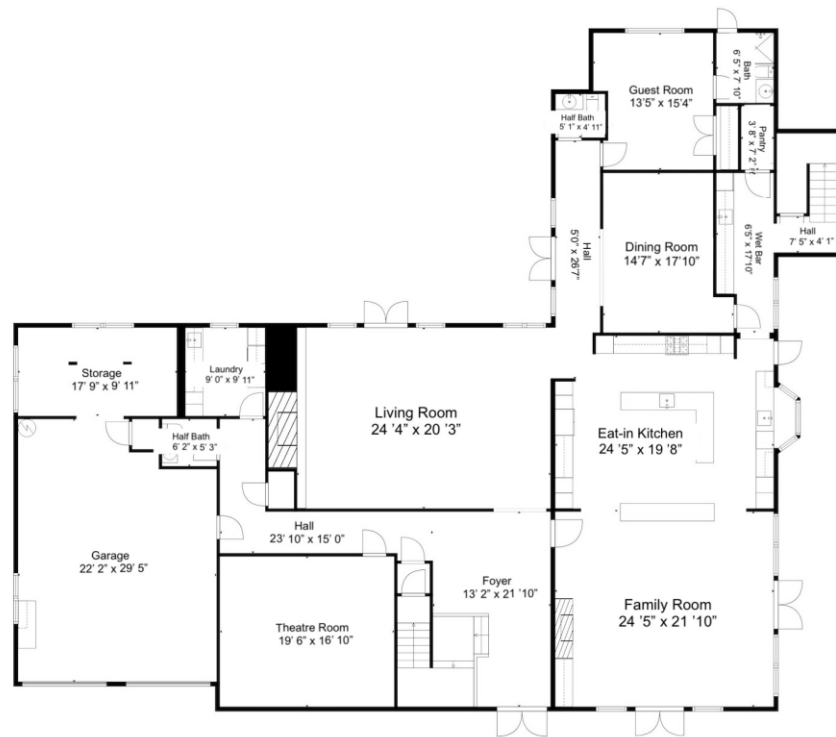

Property Type: Single Family | Bedrooms: 6 | Full Bath: 5 | Half Bath: 2 | MLS Number: A11527731
 Square Feet: 8,765 adj. | Year Built: 2003 | Lot Size: 50,094

second level

main level

BERKSHIRE HATHAWAY
HomeServices