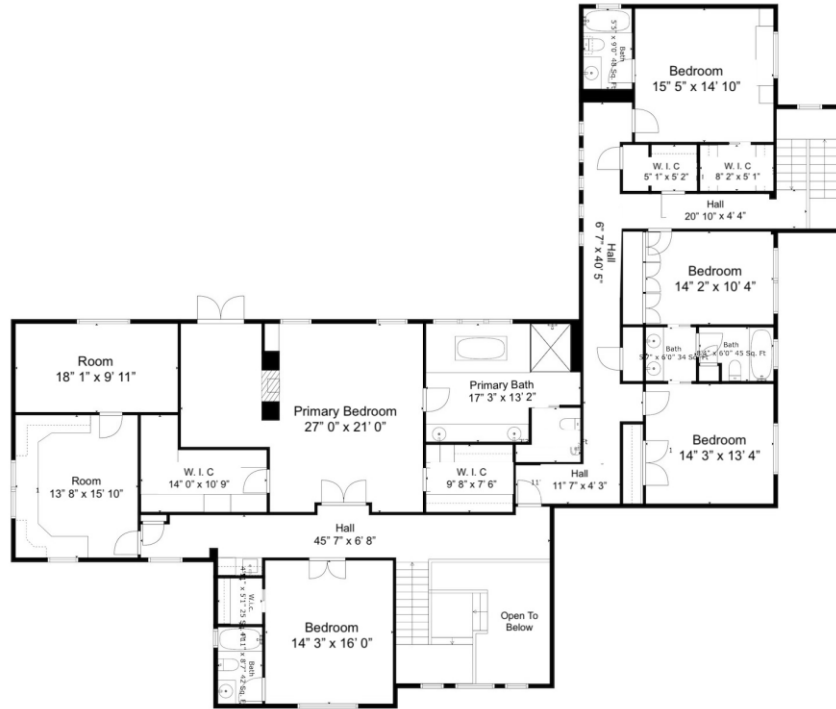

Property Type: Single Family | Bedrooms: 6 | Full Bath: 5 | Half Bath: 2 | MLS Number: A11527731
 Square Feet: 8,765 adj. | Year Built: 2003 | Lot Size: 50,094

second level

main level

BERKSHIRE HATHAWAY
HomeServices