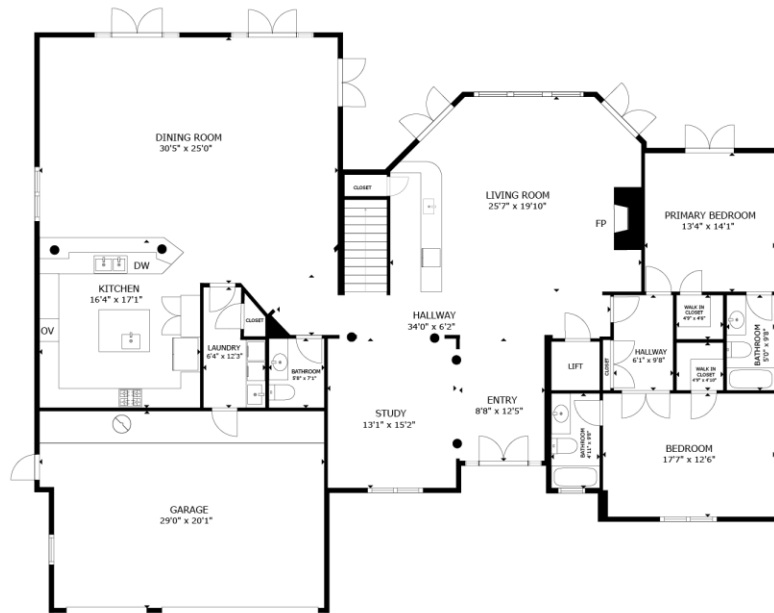

Property Type: Single Family | Bedrooms: 6 | Full Bath: 6 | Half Bath: 1 | MLS Number: A11595904  
Square Feet: 5,888 adj. | Year Built: 2005 | Lot Size: 12,500

second level

main level

BERKSHIRE HATHAWAY HomeServices