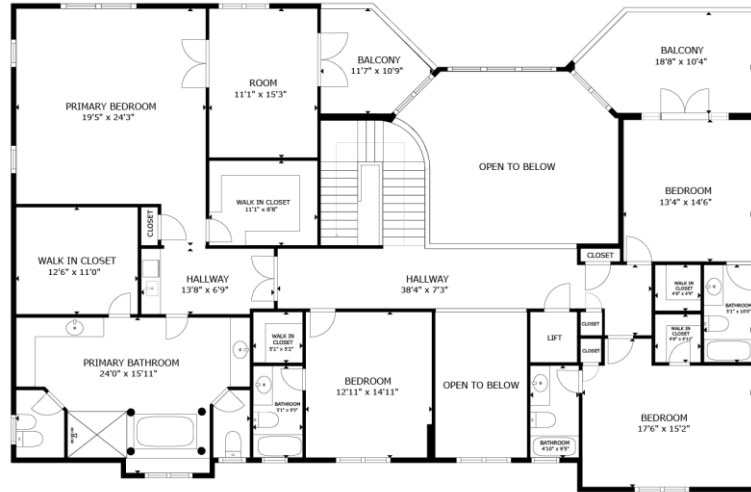

Property Type: Single Family | Bedrooms: 6 | Full Bath: 6 | Half Bath: 1 | MLS Number: A11595904  
Square Feet: 5,888 adj. | Year Built: 2005 | Lot Size: 12,500

second level

main level

BERKSHIRE HATHAWAY HomeServices