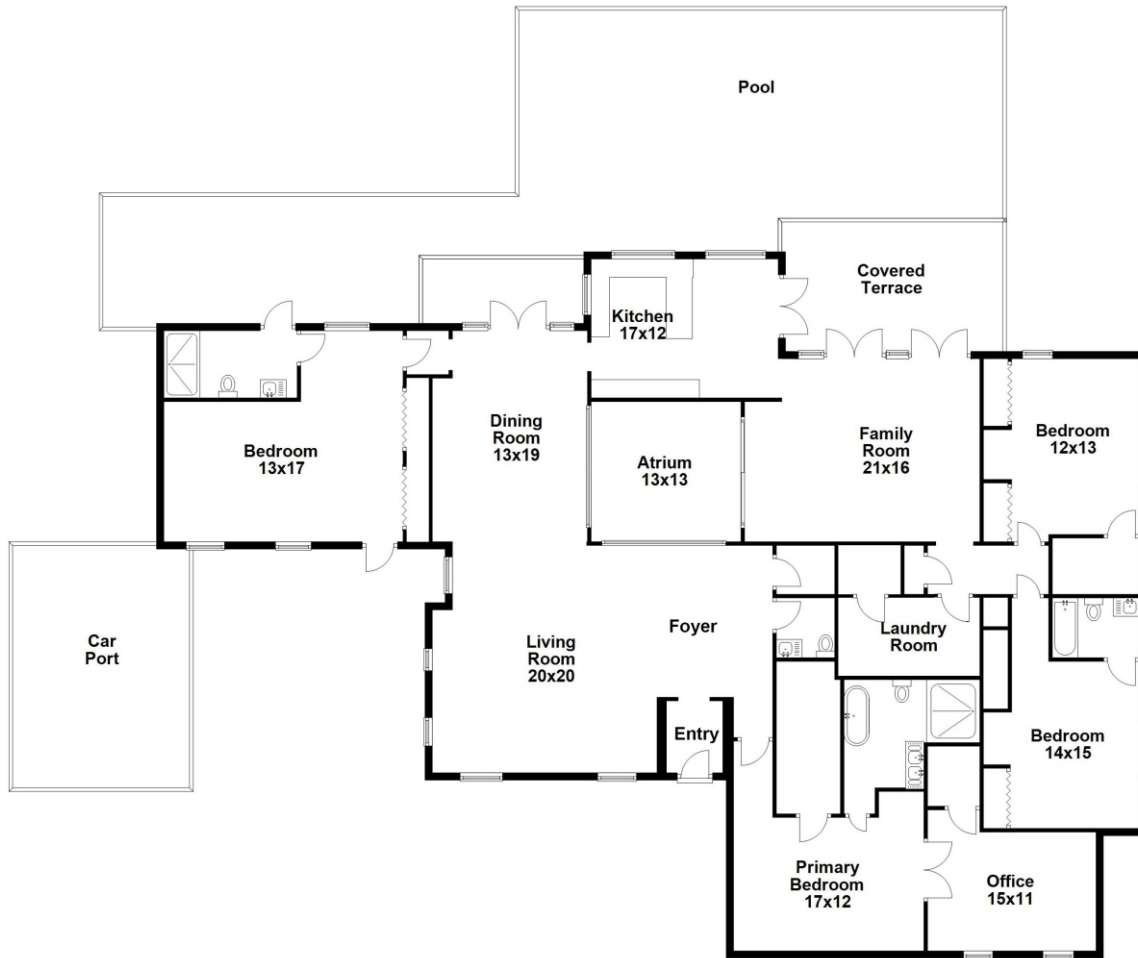

14345 SW 72 Court • Palmetto Bay • FL • 33158

Price: \$2,350,000

Property Type: Single Family | Bedrooms: 4 | Full Bath: 4 | Half Bath: 1
Square Feet: 4,258 adj. | Year Built: 1979 | Lot Size: 15,210

MLS Number: A11751740