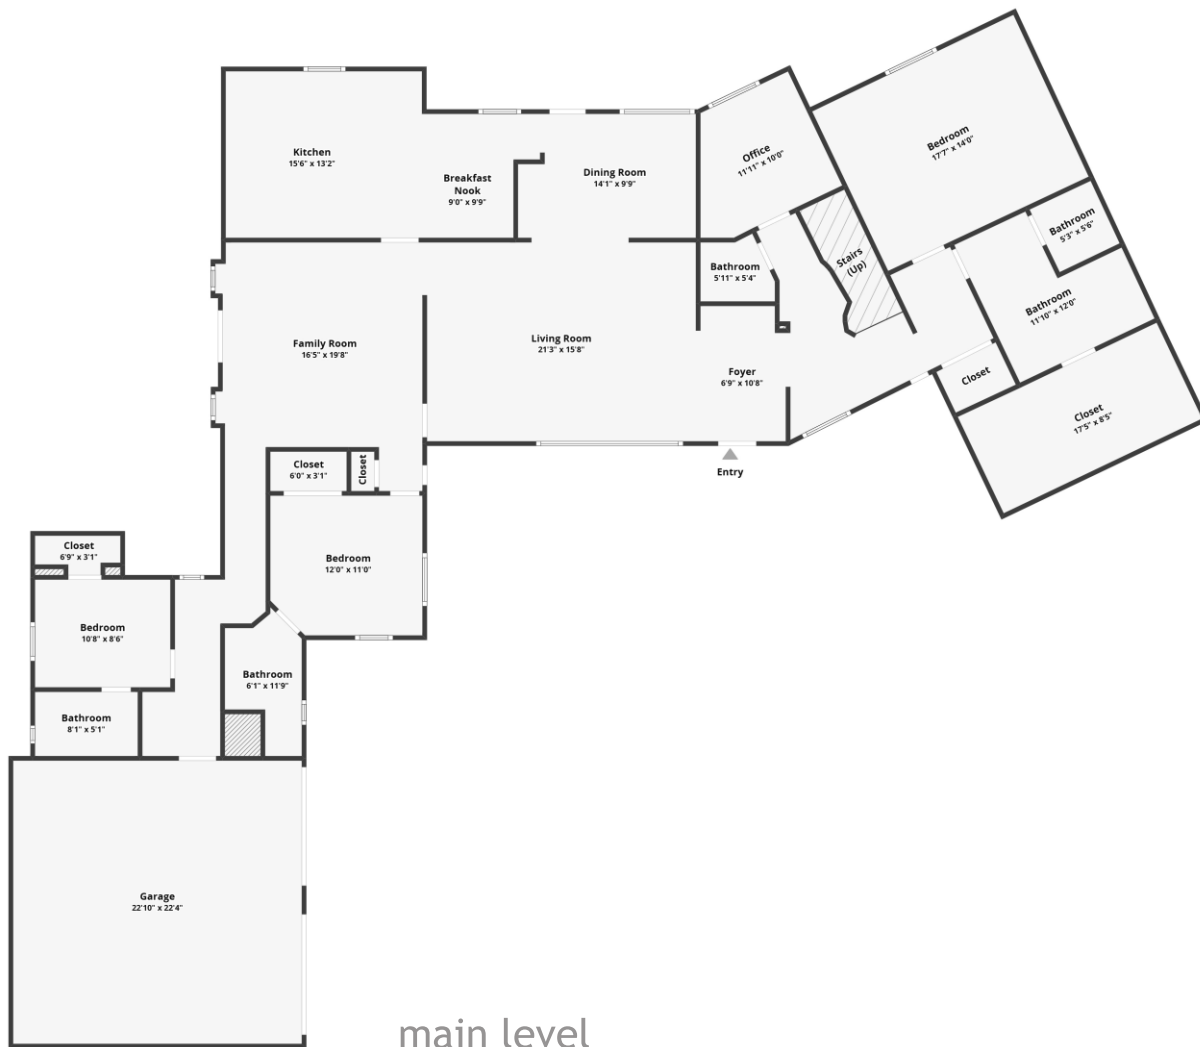

Property Type: Single Family | Bedrooms: 4 | Full Bath: 4 | Half Bath: 1  
Square Feet: 3,649 | Year Built: 1950 | Lot Size: 19,560

MLS Number: A11686317

second level

main level

LUXURY COLLECTION

ASHLEY CUSACK TEAM