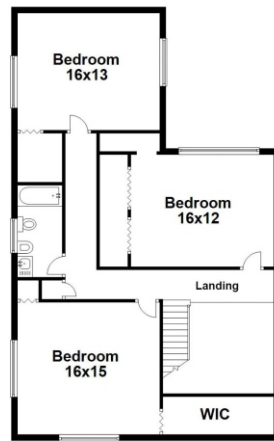

Property Type: Single Family | Bedrooms: 5 | Bathrooms: 3
Square Feet: 4,220 adj. | Year Built: 1973 | Lot Size: 15,000

MLS Number: A11690397

second level

main level

BERKSHIRE HATHAWAY
HomeServices
EWM Realty