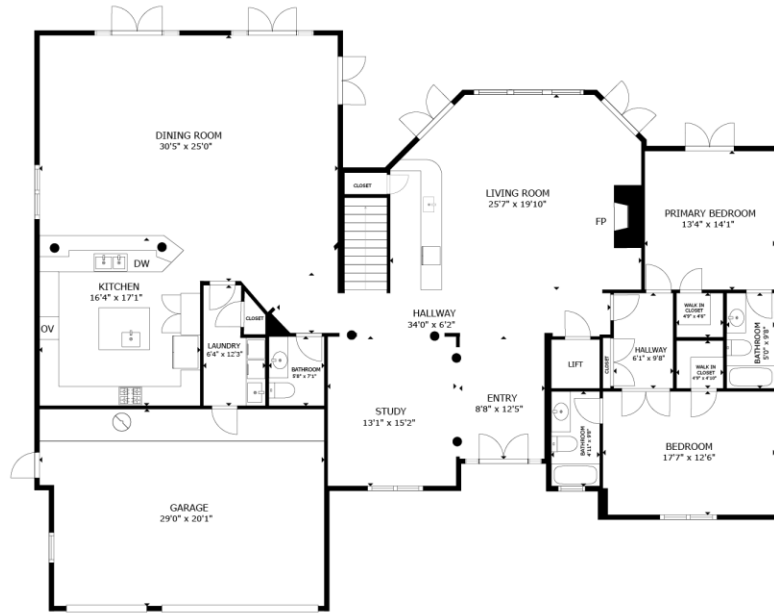

Property Type: Single Family | Bedrooms: 6 | Full Bath: 6 | Half Bath: 1 | MLS Number: A11595904
Square Feet: 5,888 adj. | Year Built: 2005 | Lot Size: 12,500

second level

main level

BERKSHIRE HATHAWAY
HomeServices