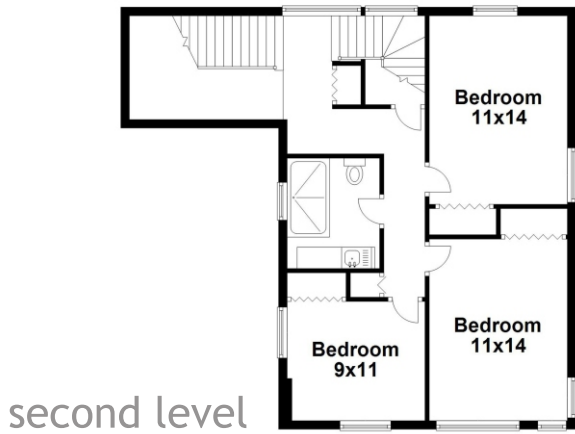

Property Type: Single Family | Bedrooms: 6 | Full Bath: 4 | Half Bath: 1
Square Feet: 3,517 adj. | Year Built: 1960 | Lot Size: 7,053

MLS Number: A11705502

main level

BERKSHIRE HATHAWAY
HomeServices
EWM Realty