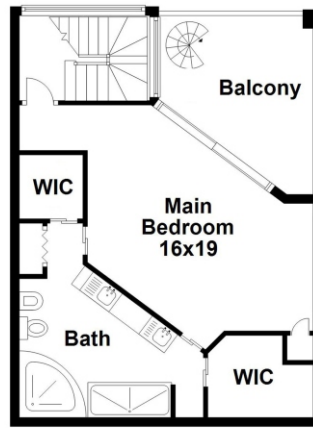

Property Type: Single Family | Bedrooms: 6 | Full Bath: 4 | Half Bath: 1
Square Feet: 3,517 adj. | Year Built: 1960 | Lot Size: 7,053

MLS Number: A11705502

main level

BERKSHIRE HATHAWAY
HomeServices
EWM Realty