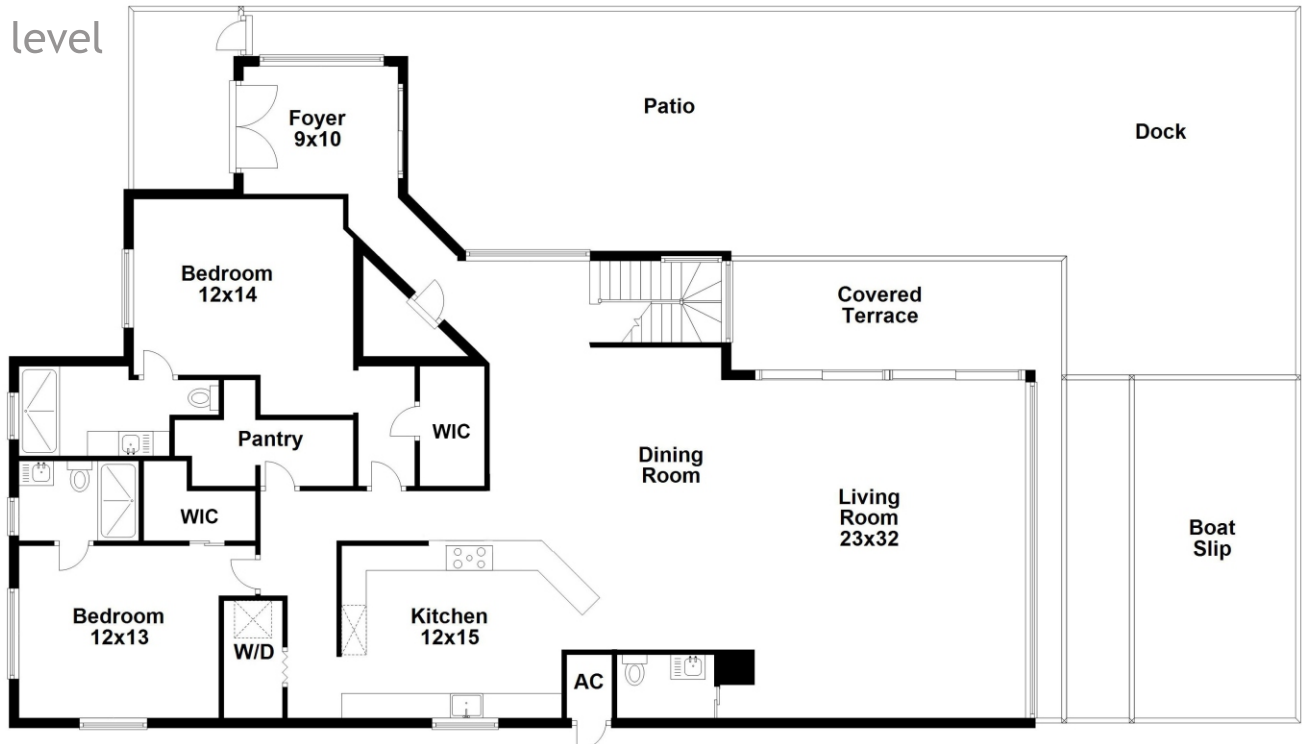

Property Type: Single Family | Bedrooms: 6 | Full Bath: 4 | Half Bath: 1
Square Feet: 3,517 adj. | Year Built: 1960 | Lot Size: 7,053

MLS Number: A11705502

main level

BERKSHIRE HATHAWAY
HomeServices
EWM Realty