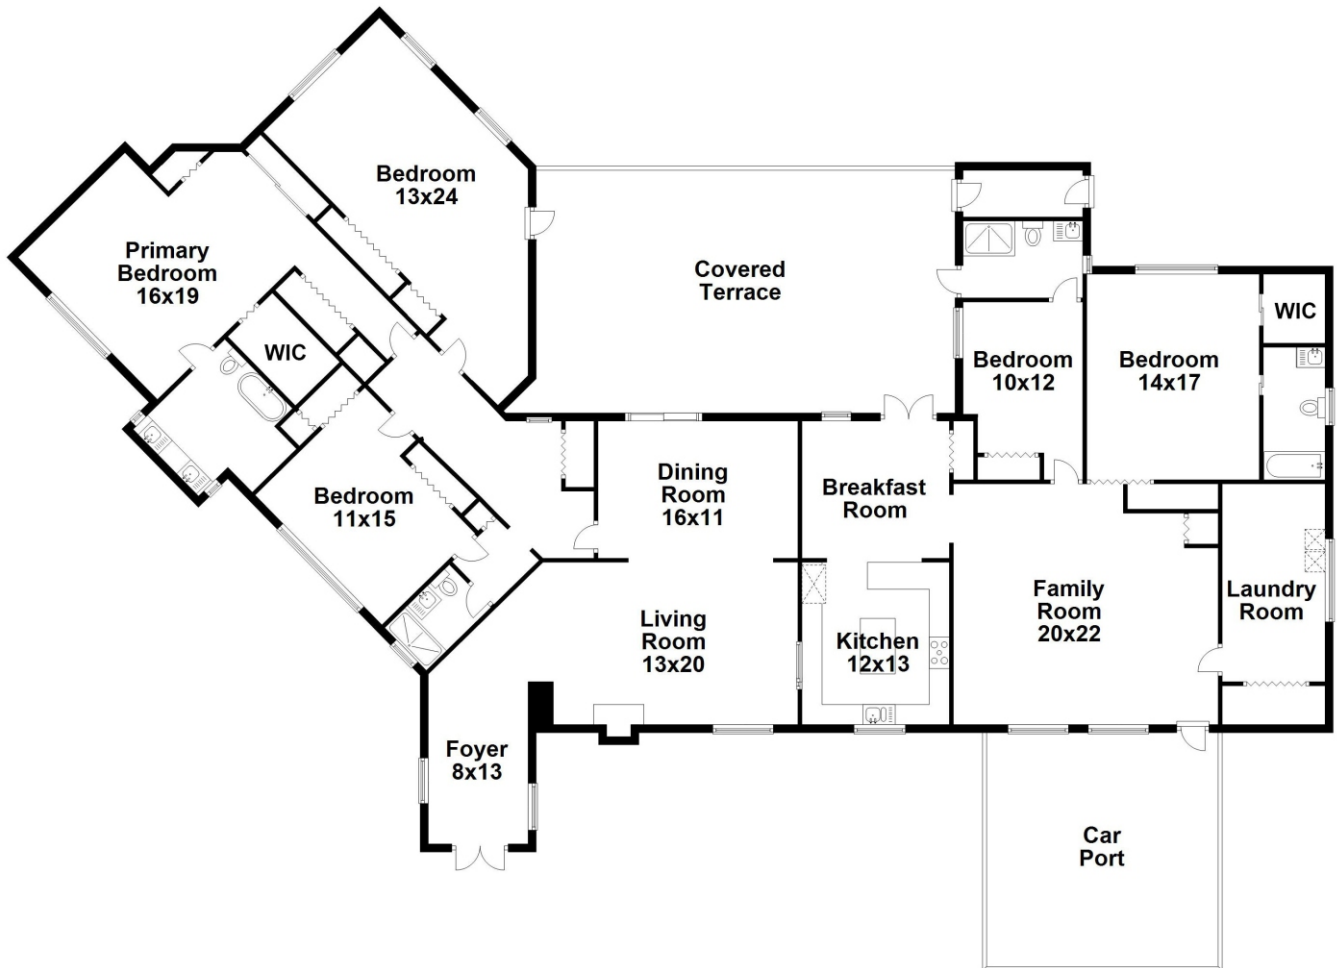

12525 SW 72 Avenue • Pinecrest • FL • 33156

Rental: \$9,800 / mo.

Property Type: Single Family | Bedrooms: 5 | Bathrooms: 4
Square Feet: 3,528 adj. | Year Built: 1954 | Lot Size: 22,239

MLS Number: A11710317