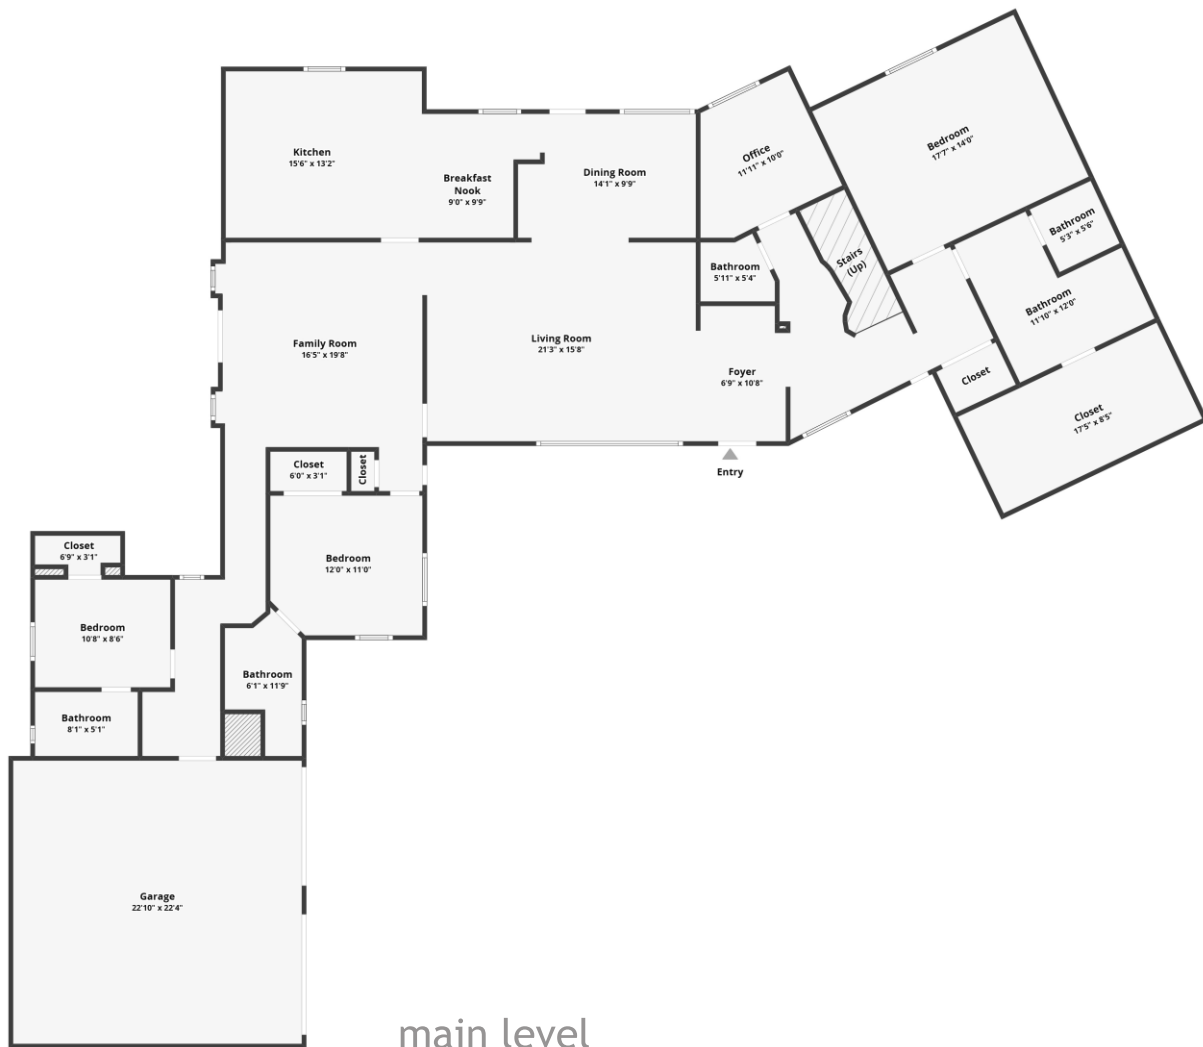

Property Type: Single Family | Bedrooms: 4 | Full Bath: 4 | Half Bath: 1
Square Feet: 3,649 | Year Built: 1950 | Lot Size: 19,560

MLS Number: A11686317

second level

main level

LUXURY COLLECTION

ASHLEY CUSACK TEAM