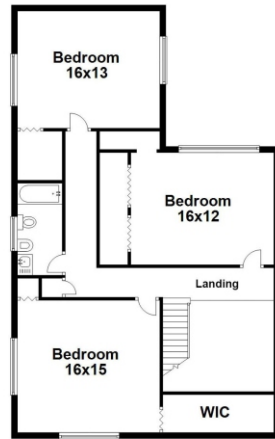

Property Type: Single Family | Bedrooms: 5 | Bathrooms: 3
Square Feet: 4,220 adj. | Year Built: 1973 | Lot Size: 15,000

MLS Number: A11690397

second level

main level

BERKSHIRE HATHAWAY
HomeServices
EWM Realty