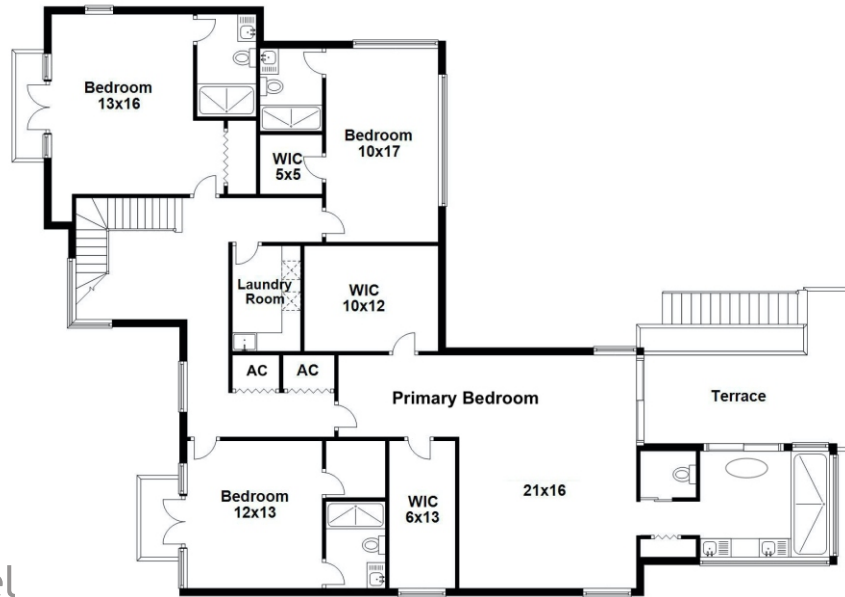

Property Type: Single Family | Bedrooms: 5 | Full Bath: 5 | Half Bath: 2
Square Feet: 4,366 adj. | Delivery in: 2025 | Lot Size: 7,000

MLS Number: A11602138

second level

main level

BERKSHIRE HATHAWAY
HomeServices