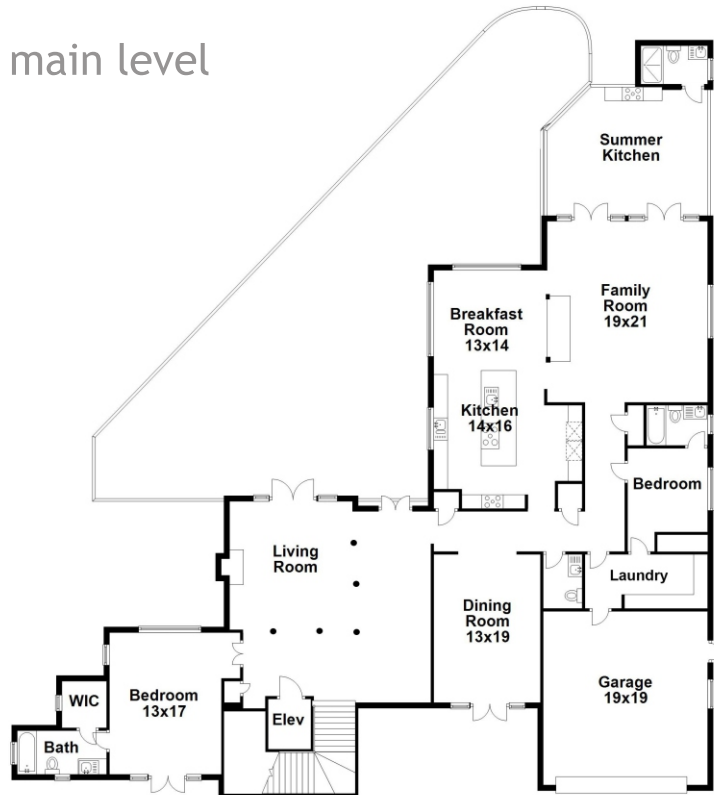

Property Type: Single Family | Bedrooms: 6 | Full Bath: 7 | Half Bath: 1
Square Feet: 5,566 adj. | Year Built: 2008 | Lot Size: 12,796

MLS Number: A11542682

second level

main level

BERKSHIRE HATHAWAY
HomeServices
EWM Realty