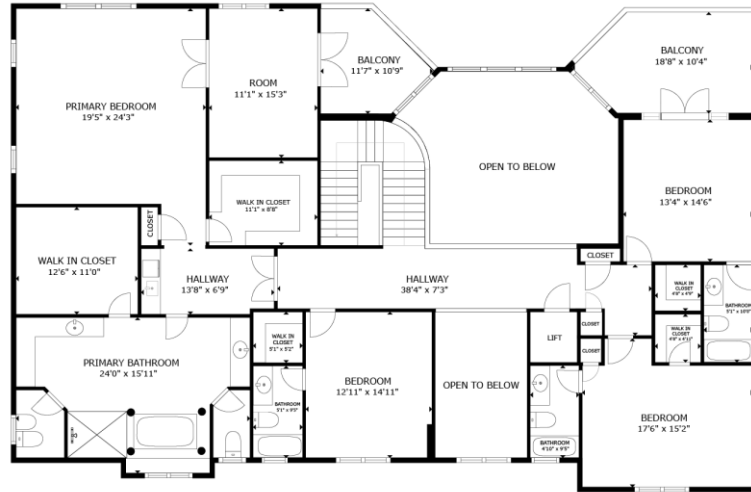

Property Type: Single Family | Bedrooms: 6 | Full Bath: 6 | Half Bath: 1 | MLS Number: A11595904
Square Feet: 5,888 adj. | Year Built: 2005 | Lot Size: 12,500

second level

main level

BERKSHIRE HATHAWAY
HomeServices