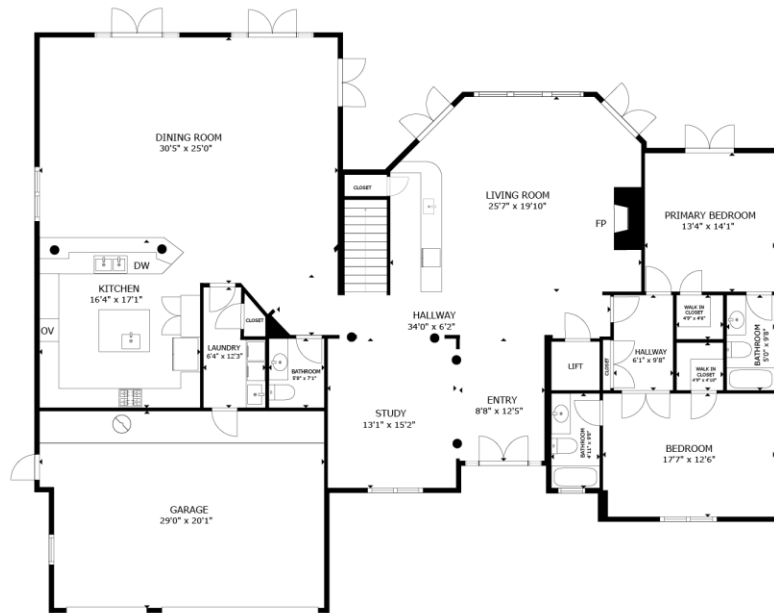

Property Type: Single Family | Bedrooms: 6 | Full Bath: 6 | Half Bath: 1 | MLS Number: A11595904
Square Feet: 5,888 adj. | Year Built: 2005 | Lot Size: 12,500

second level

main level

BERKSHIRE HATHAWAY
HomeServices