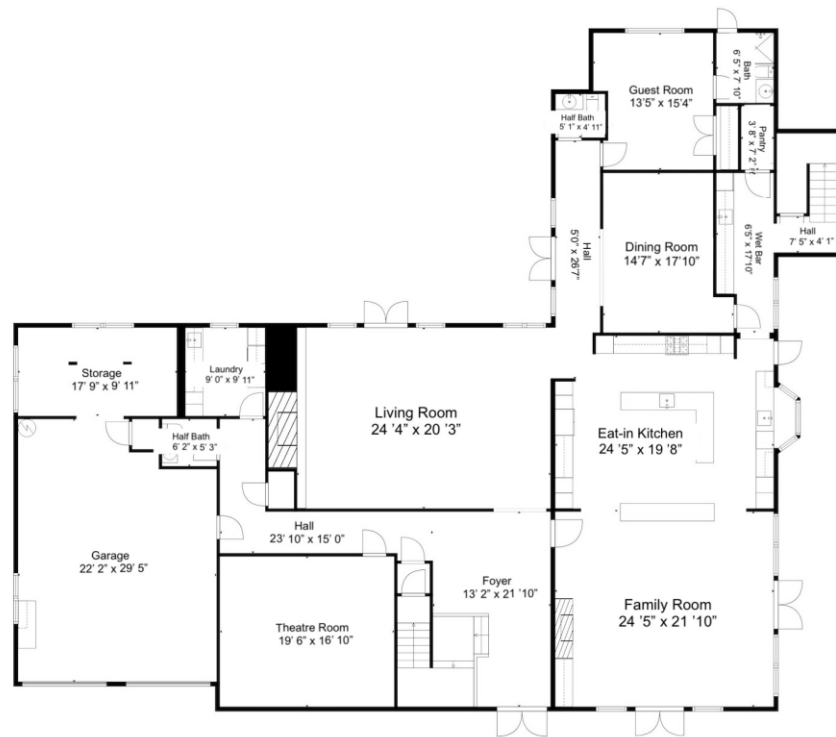

Property Type: Single Family | Bedrooms: 6 | Full Bath: 5 | Half Bath: 2 | MLS Number: A11527731  
Square Feet: 8,765 adj. | Year Built: 2003 | Lot Size: 50,094

second level

main level

BERKSHIRE HATHAWAY  
HomeServices