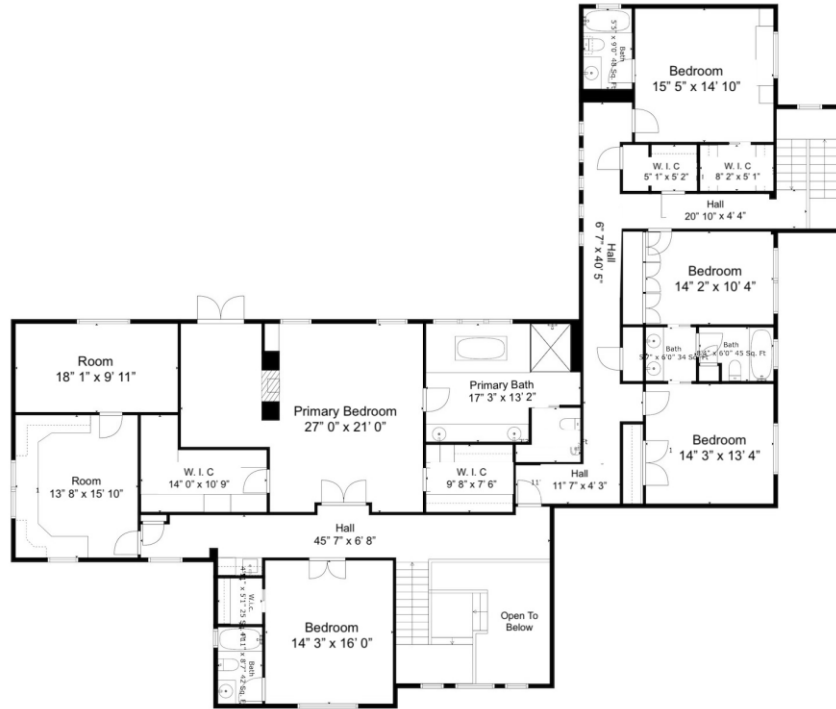

Property Type: Single Family | Bedrooms: 6 | Full Bath: 5 | Half Bath: 2 | MLS Number: A11527731  
Square Feet: 8,765 adj. | Year Built: 2003 | Lot Size: 50,094

second level

main level

BERKSHIRE HATHAWAY  
HomeServices