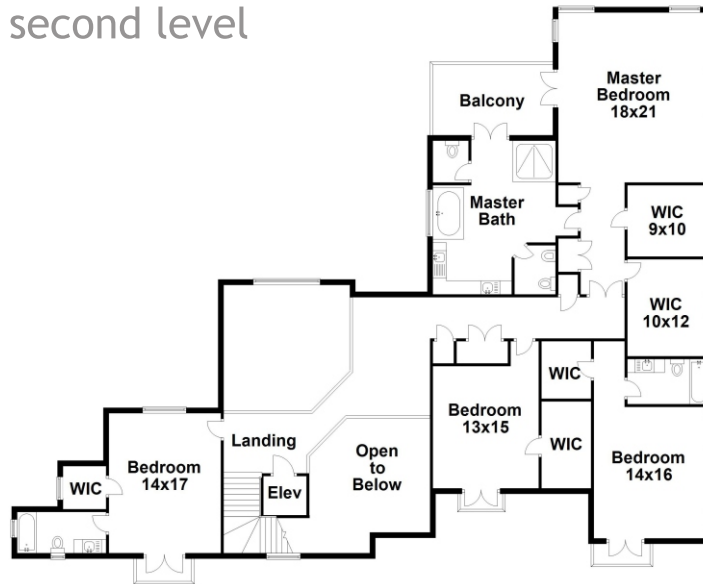

Property Type: Single Family | Bedrooms: 6 | Full Bath: 7 | Half Bath: 1
Square Feet: 5,566 adj. | Year Built: 2008 | Lot Size: 12,796

MLS Number: A11542682

second level

main level

BERKSHIRE HATHAWAY
HomeServices
EWM Realty