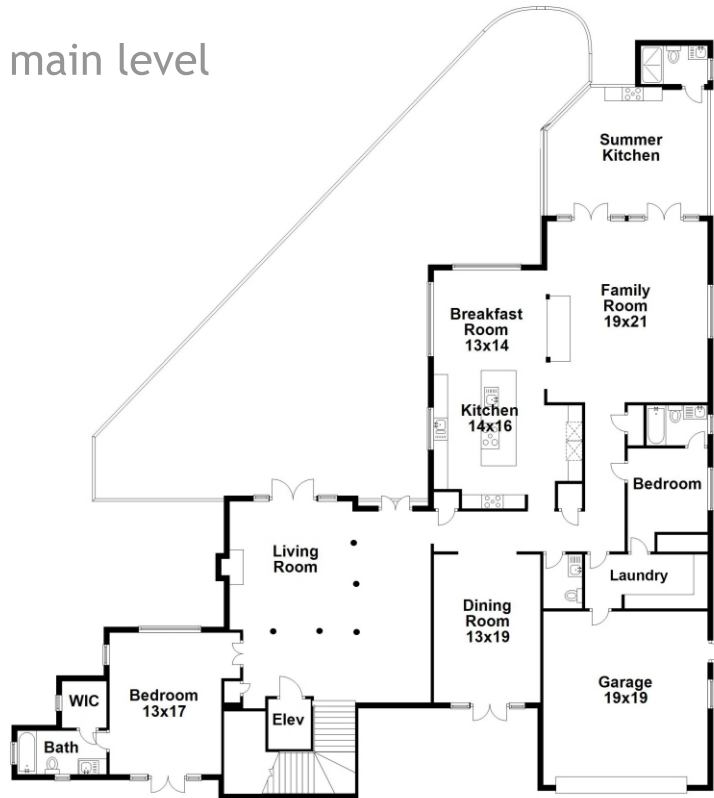

Property Type: Single Family | Bedrooms: 6 | Full Bath: 7 | Half Bath: 1
Square Feet: 5,566 adj. | Year Built: 2008 | Lot Size: 12,796

MLS Number: A11542682

second level

main level

BERKSHIRE HATHAWAY
HomeServices
EWM Realty