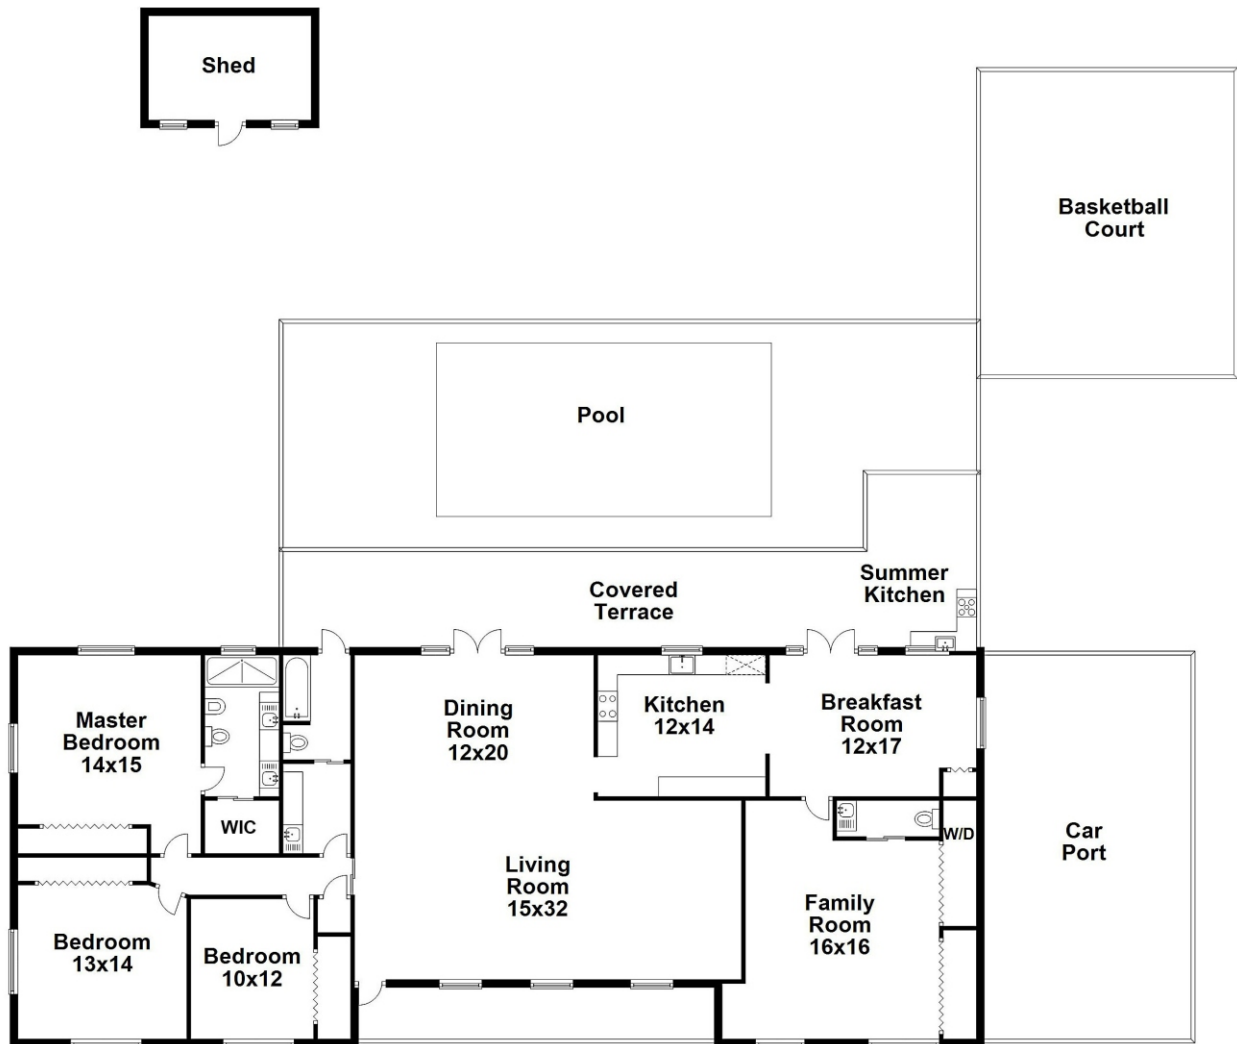

12220 SW 71 Court • Pinecrest • FL • 33156

Rental: \$8,500 / mo.

Property Type: Single Family | Bedrooms: 3 | Full Bath: 2 | Half Bath: 1  
Square Feet: 2,012 adj. | Year Built: 1969 | Lot Size: 15,001

MLS Number: A11624454