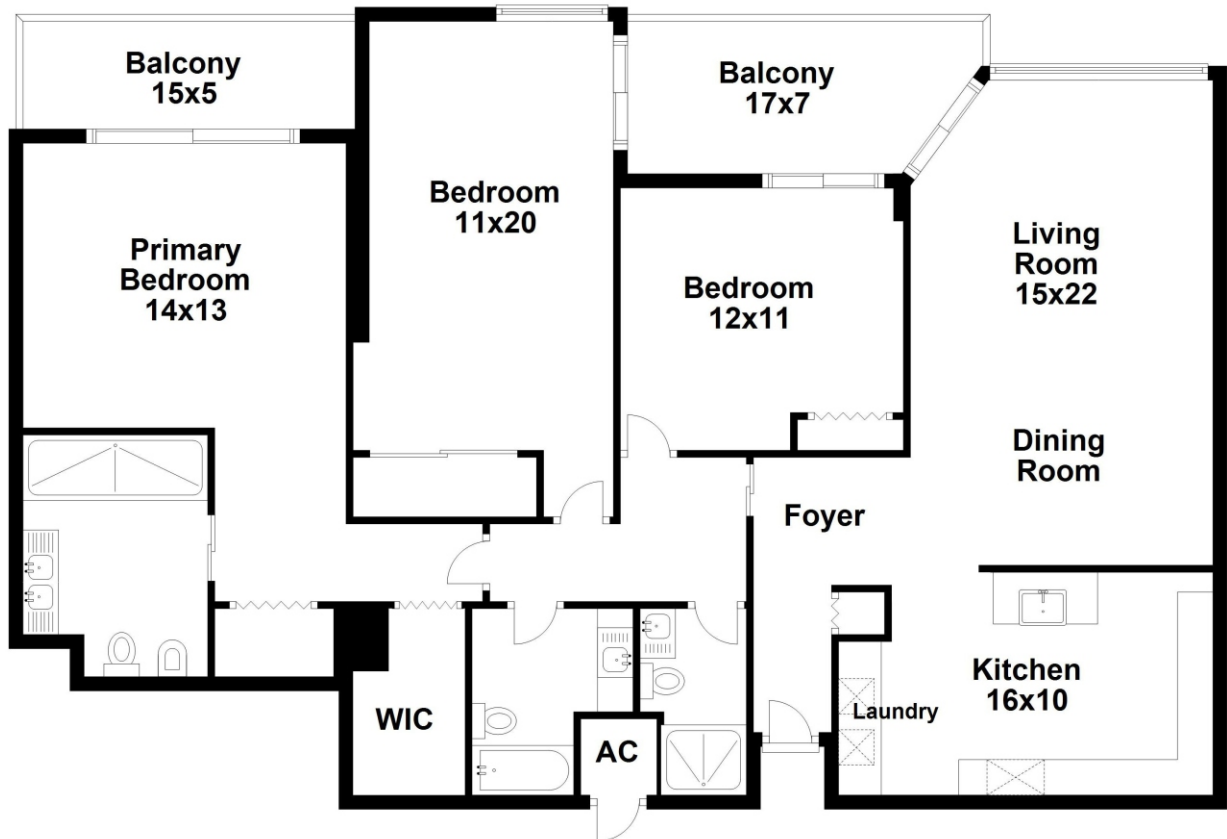

520 Brickell Key Dr #A1505 • Miami • FL • 33131

Price: \$1,200,000

Property Type: Condominium | Bedrooms: 3 | Bathrooms: 3  
Square Feet: 1,625 adj. | Year Built: 1982

MLS Number: A11582550

  
BERKSHIRE HATHAWAY  
HomeServices  
EWM Realty