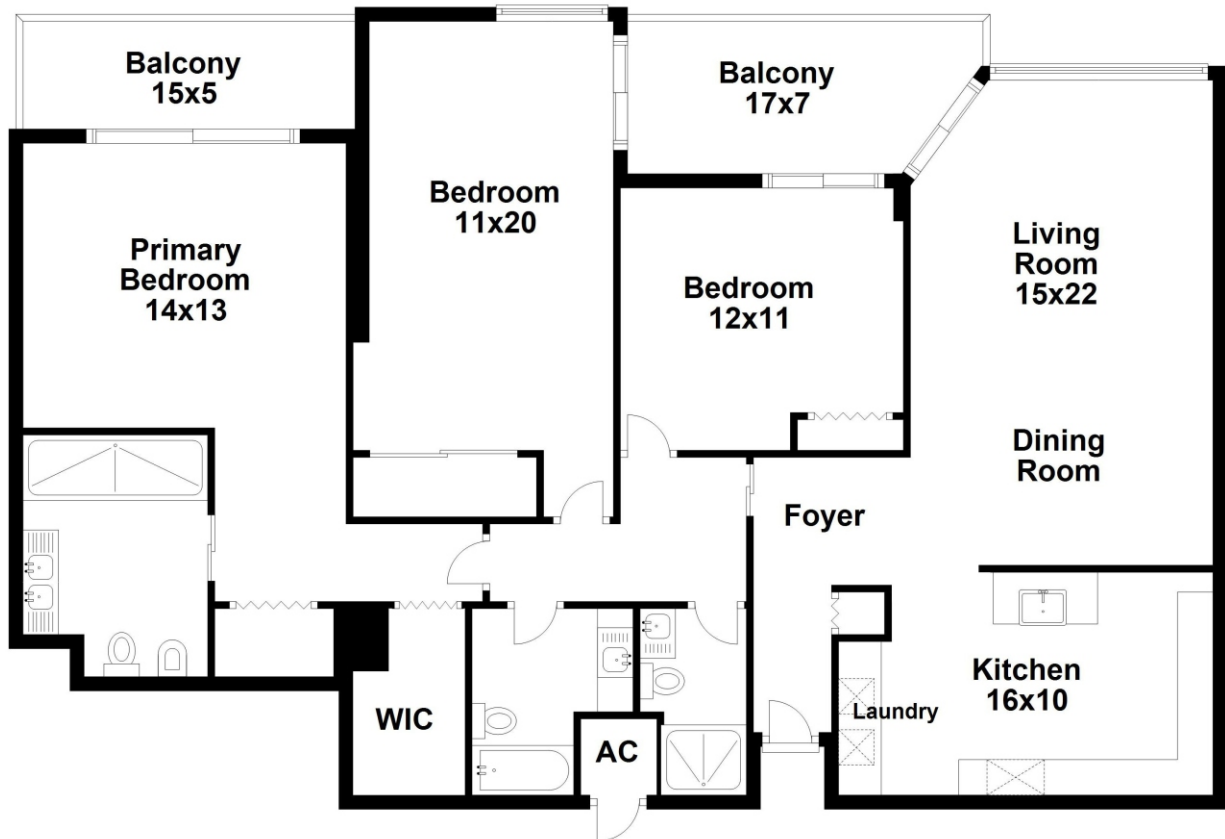

520 Brickell Key Dr #A1505 • Miami • FL • 33131

Price: \$1,300,000

Property Type: Condominium | Bedrooms: 3 | Bathrooms: 3
Square Feet: 1,625 adj. | Year Built: 1982

MLS Number: A11582550

BERKSHIRE HATHAWAY
HomeServices
EWM Realty