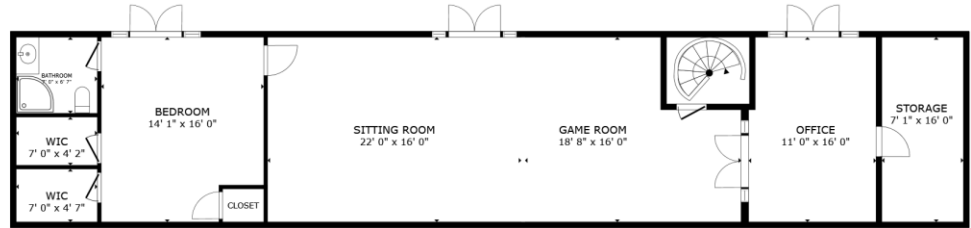

Property Type: Single Family | Bedrooms: 6 | Bathrooms: 6  
Square Feet: 6,153 adj. | Year Built: 1980 | Lot Size: 20,190 sq. ft.

MLS Number: A11544032

second level

main level

  
BERKSHIRE HATHAWAY  
HomeServices  
EWM Realty