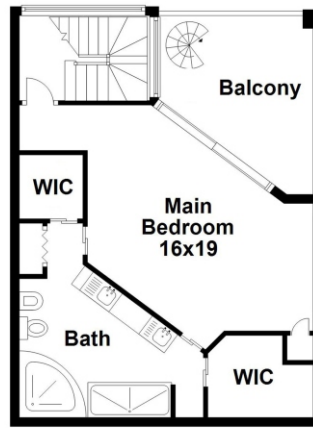

Property Type: Single Family | Bedrooms: 6 | Full Bath: 4 | Half Bath: 1
Square Feet: 3,517 adj. | Year Built: 1960 | Lot Size: 7,053

MLS Number: A11420460

BERKSHIRE HATHAWAY
HomeServices
EWM Realty

LUXURY
COLLECTION