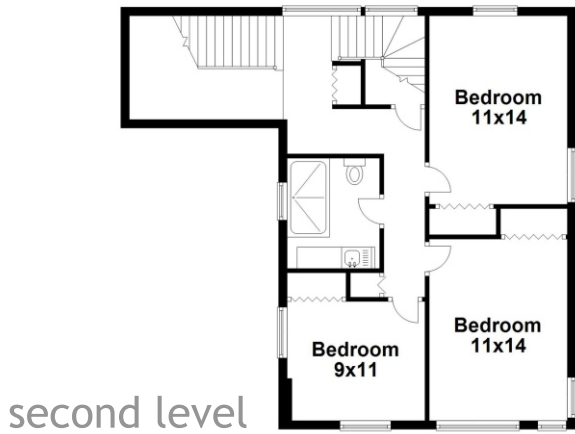

Property Type: Single Family | Bedrooms: 6 | Full Bath: 4 | Half Bath: 1
Square Feet: 3,517 adj. | Year Built: 1960 | Lot Size: 7,053

MLS Number: A11420460

BERKSHIRE HATHAWAY
HomeServices
EWM Realty

LUXURY
COLLECTION