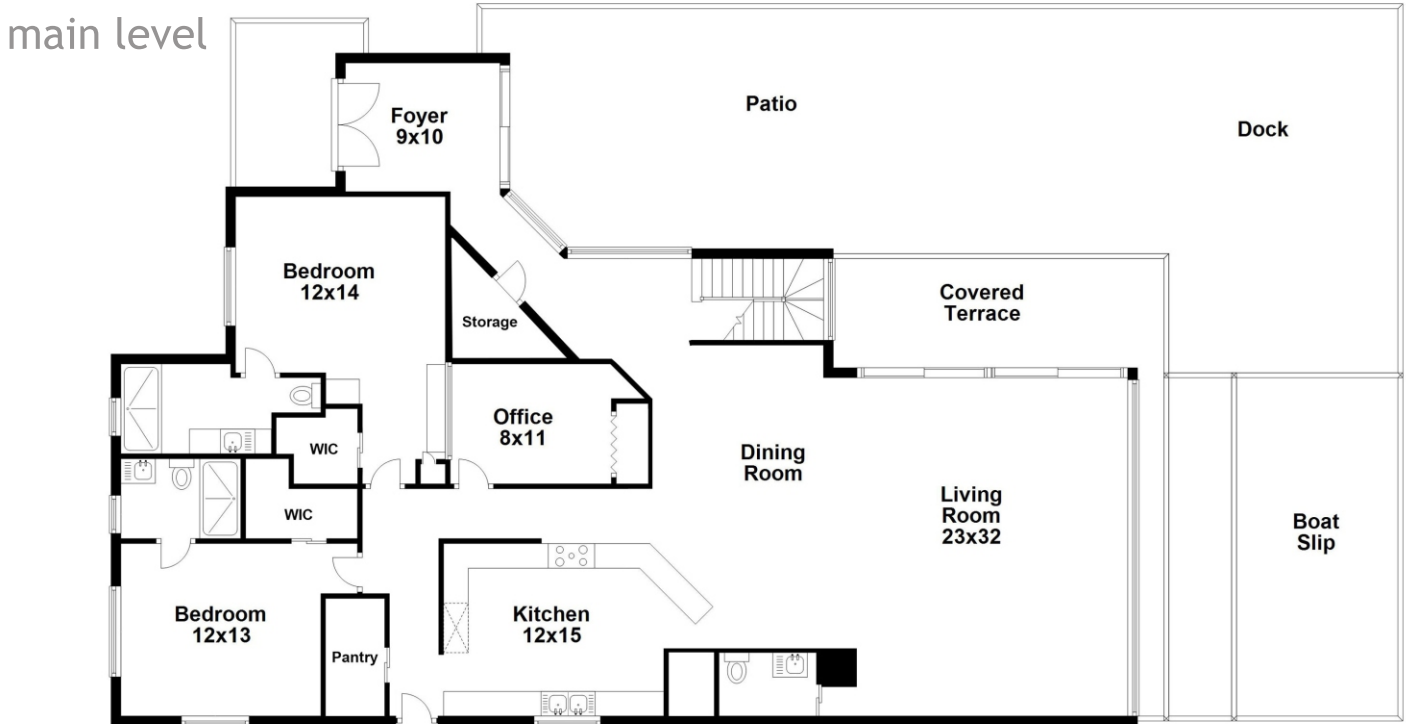

Property Type: Single Family | Bedrooms: 6 | Full Bath: 4 | Half Bath: 1
Square Feet: 3,517 adj. | Year Built: 1960 | Lot Size: 7,053

MLS Number: A11420460

BERKSHIRE HATHAWAY
HomeServices
EWM Realty

LUXURY
COLLECTION