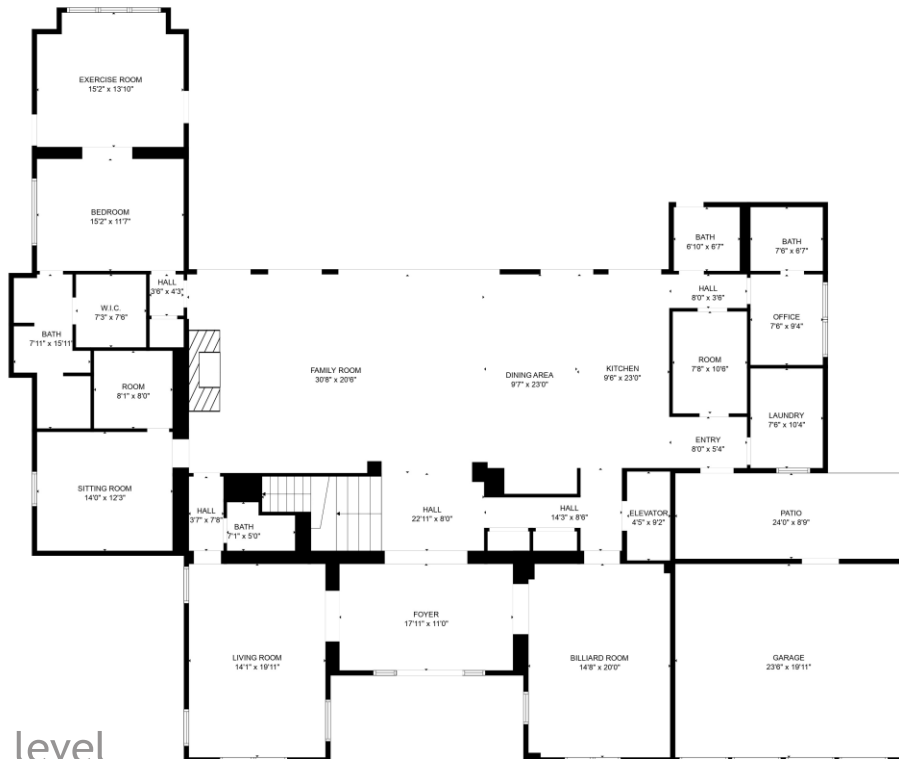

Property Type: Single Family | Bedrooms: 7 | Full Bath: 6 | Half Bath: 2
Square Feet: 7,325 adj. | Year Built: 2018 | Lot Size: 23,800

MLS Number: A11426965

second level

main level

BERKSHIRE HATHAWAY
HomeServices