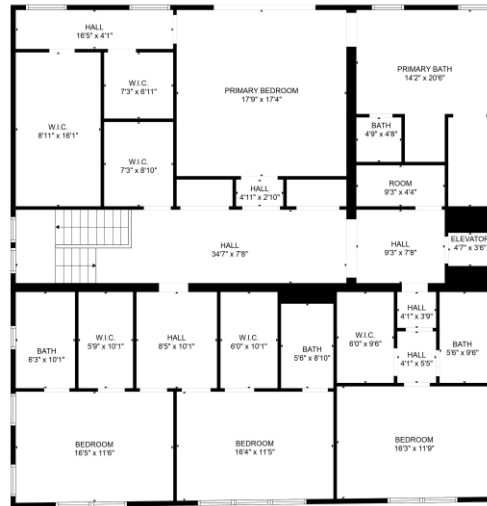

Property Type: Single Family | Bedrooms: 7 | Full Bath: 6 | Half Bath: 2
Square Feet: 7,325 adj. | Year Built: 2018 | Lot Size: 23,800

MLS Number: A11426965

second level

main level

BERKSHIRE HATHAWAY
HomeServices