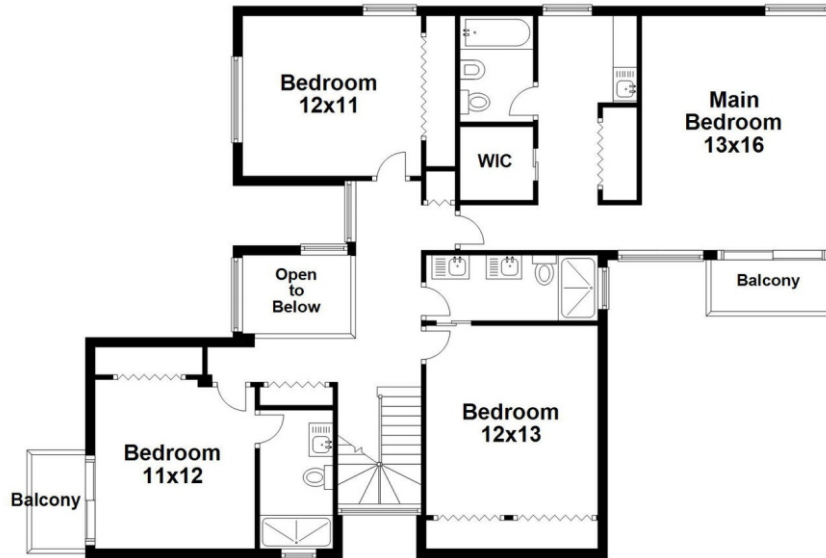

Property Type: Single Family | Bedrooms: 5 | Bathrooms: 4
Square Feet: 3,162 adj. | Year Built: 1980 | Lot Size: 5,500

MLS Number: A11462105

second level

main level

BERKSHIRE HATHAWAY
HomeServices
EWM Realty