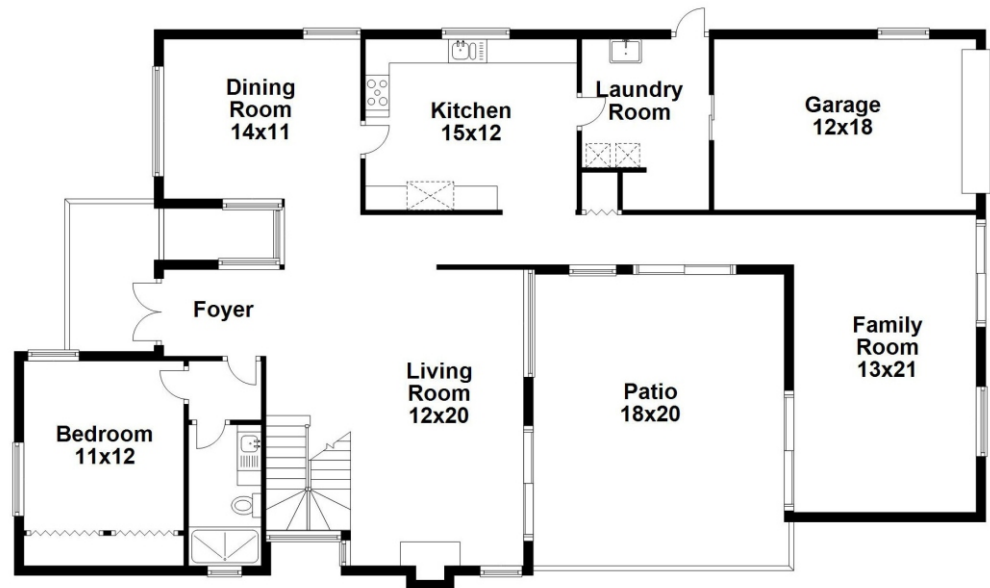

Property Type: Single Family | Bedrooms: 5 | Bathrooms: 4
Square Feet: 3,162 adj. | Year Built: 1980 | Lot Size: 5,500

MLS Number: A11462105

second level

main level

BERKSHIRE HATHAWAY
HomeServices
EWM Realty