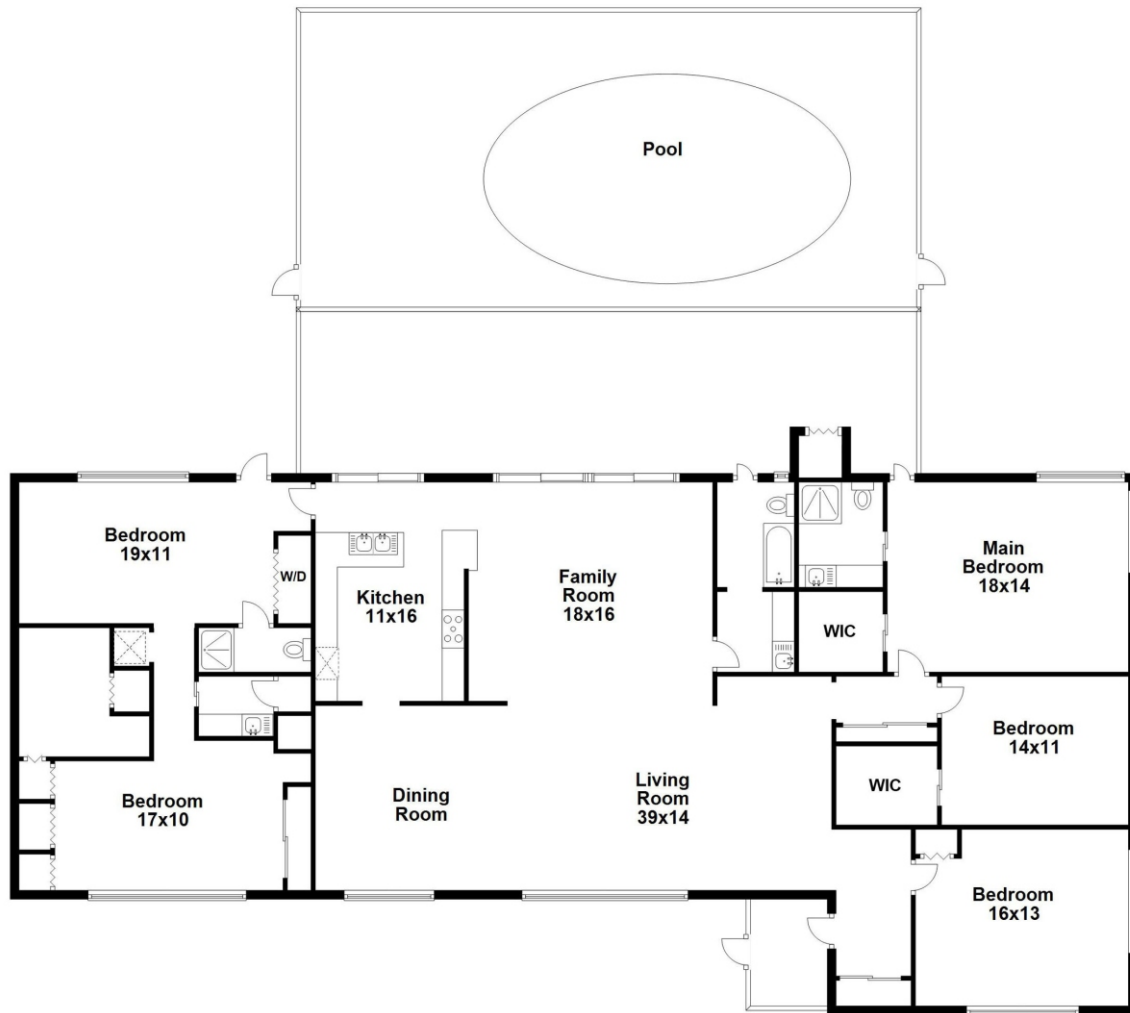

Property Type: Single Family | Bedrooms: 5 | Bathrooms: 3
Square Feet: 3,425 adj. | Year Built: 1960 | Lot Size: 17,632

MLS Number: A11481877

BERKSHIRE HATHAWAY
HomeServices
EWM Realty

LUXURY
COLLECTION

ASHLEY CUSACK TEAM