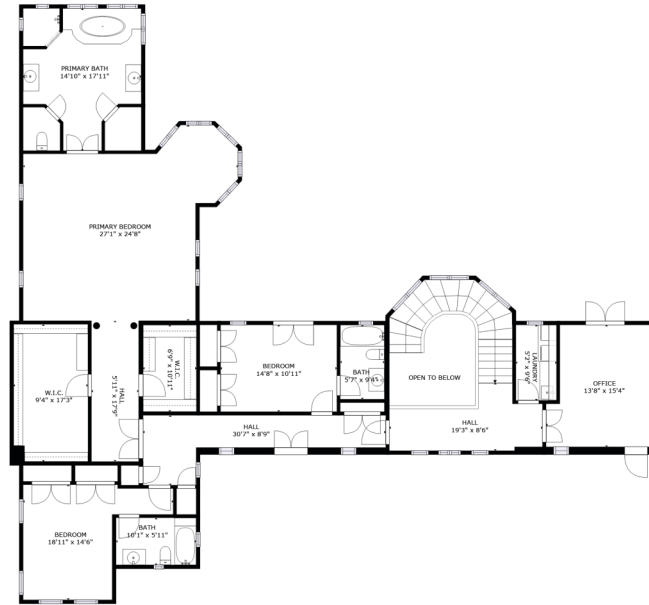

Property Type: Single Family | Bedrooms: 5 | Full Bath: 5 | Half Bath: 1  
Square Feet: 6,690 adj. | Year Built: 2000 | Lot Size: 18,020

MLS Number: A11360974

second level

main level

BERKSHIRE HATHAWAY  
HomeServices