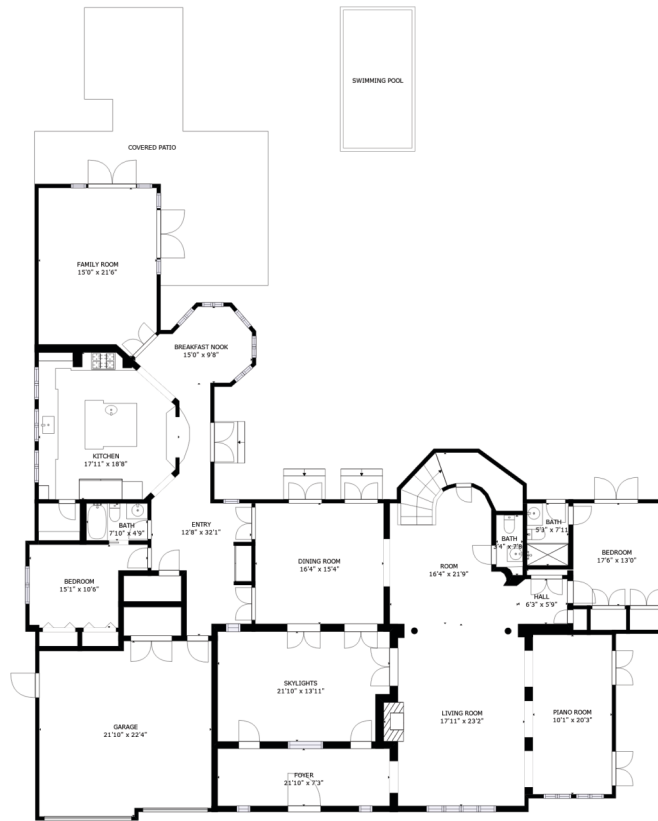

Property Type: Single Family | Bedrooms: 5 | Full Bath: 5 | Half Bath: 1  
Square Feet: 6,690 adj. | Year Built: 2000 | Lot Size: 18,020

MLS Number: A11360974

second level

main level

BERKSHIRE HATHAWAY  
HomeServices