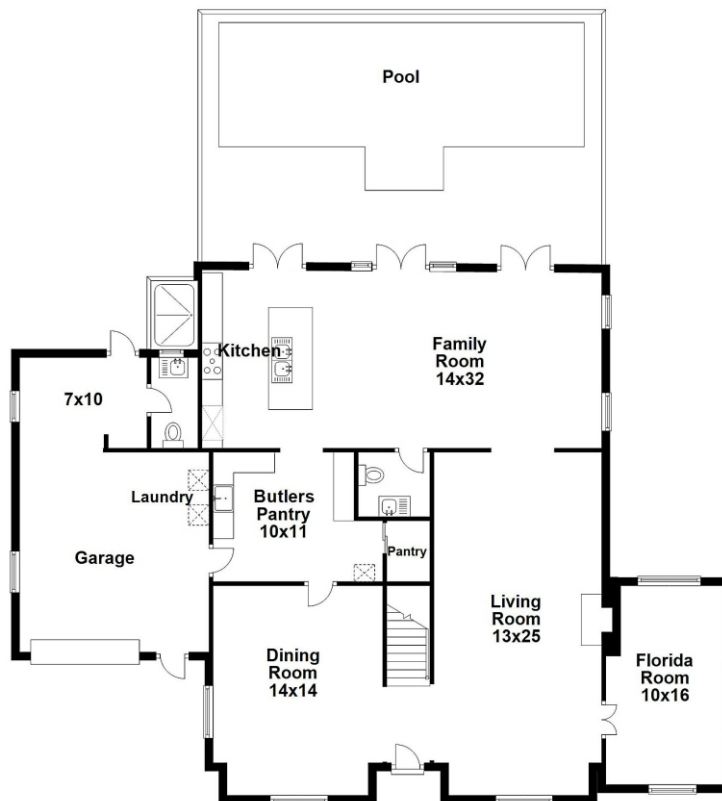

Property Type: Single Family | Bedrooms: 3 | Full Bath: 3 | Half Bath: 2  
Square Feet: 2,676 adj. | Year Built: 1946 | Lot Size: 8,625

MLS Number: A11337123

second level

main level

  
BERKSHIRE HATHAWAY  
HomeServices  
EWM Realty