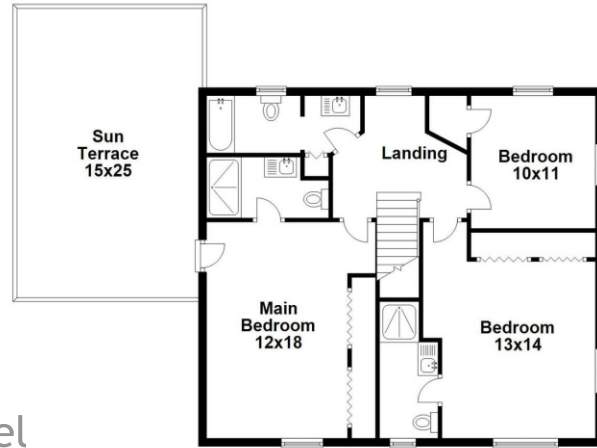

Property Type: Single Family | Bedrooms: 3 | Full Bath: 3 | Half Bath: 2  
Square Feet: 2,676 adj. | Year Built: 1946 | Lot Size: 8,625

MLS Number: A11337123

second level

main level

  
BERKSHIRE HATHAWAY  
HomeServices  
EWM Realty