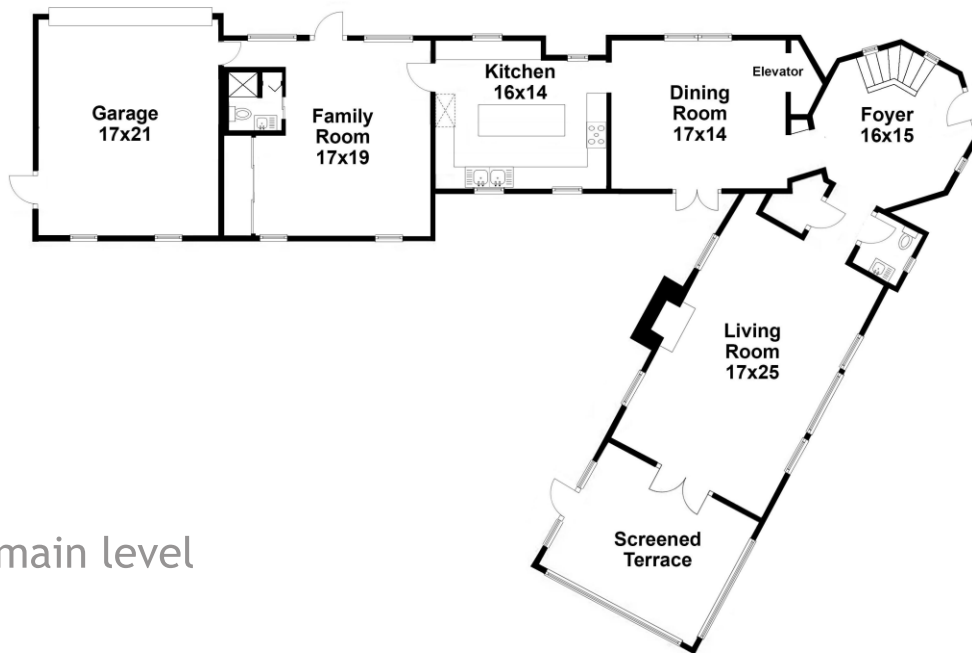

Property Type: Single Family | Bedrooms: 4 | Full Bath: 4 | Half Bath: 1  
Square Feet: 3,689 adj. | Year Built: 1937 | Lot Size: 11,500

MLS Number: A11293271

second level

main level

  
BERKSHIRE HATHAWAY  
HomeServices  
EWM Realty