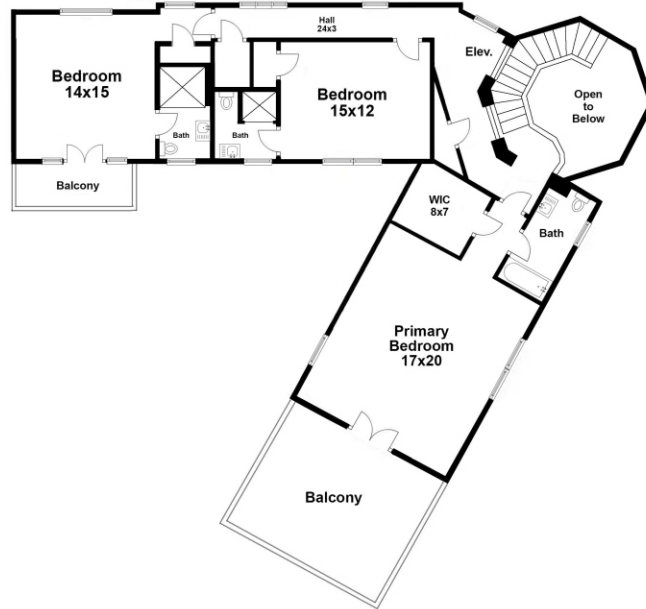

Property Type: Single Family | Bedrooms: 4 | Full Bath: 4 | Half Bath: 1  
Square Feet: 3,689 adj. | Year Built: 1937 | Lot Size: 11,500

MLS Number: A11293271

second level

main level

  
BERKSHIRE HATHAWAY  
HomeServices  
EWM Realty