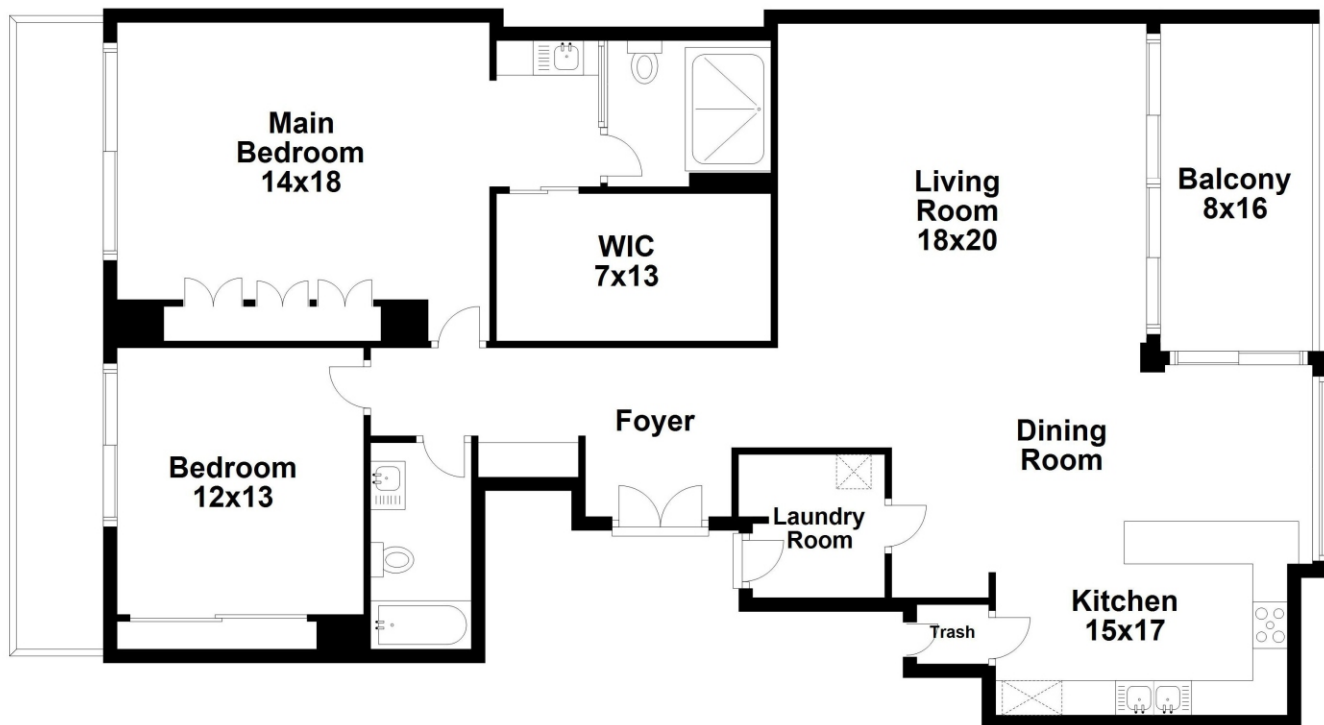

Property Type: Condominium | Bedrooms: 2 | Bathrooms: 2
Square Feet: 1,875 | Year Built: 1971

MLS Number: A11313716

BERKSHIRE HATHAWAY
HomeServices
EWM Realty

LUXURY
COLLECTION

ASHLEY CUSACK TEAM

Ashley Cusack, Senior Vice President
Berkshire Hathaway HomeServices EWM Realty
305.798.8685 mobile
305.960.5330 office