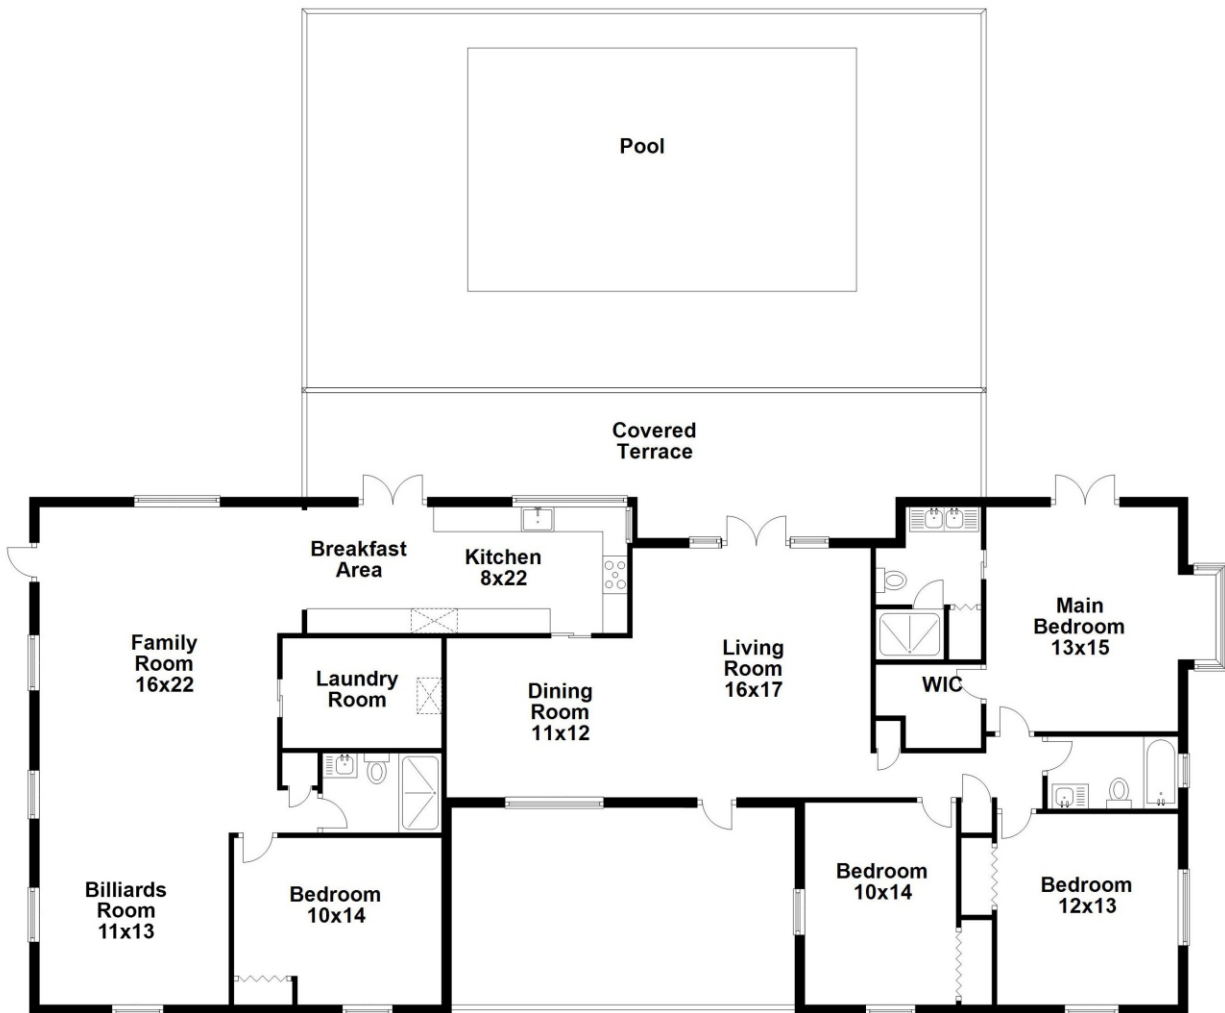

15101 SW 69 Court • Palmetto Bay • FL • 33158

Price: \$1,295,000

Property Type: Single Family | Bedrooms: 4 | Bathrooms: 3
Square Feet: 2,532 adj. | Year Built: 1970 | Lot Size: 21,736

MLS Number: A11289427