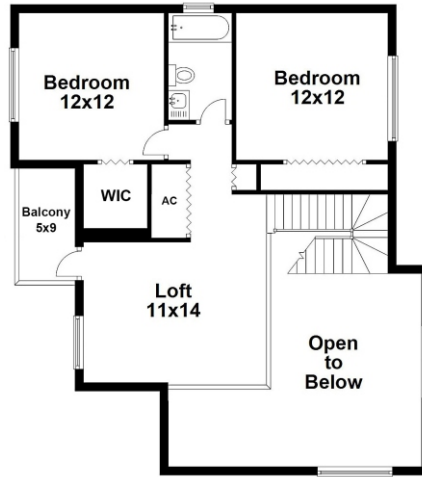

Property Type: Single Family | Bedrooms: 3 | Full Bath: 2 | Full Bath: 1
Square Feet: 2,397 adj. | Year Built: 1990 | Lot Size: 5,000

MLS Number: A11179868

second level

main level

**BERKSHIRE
HATHAWAY**
HomeServices
EWM Realty