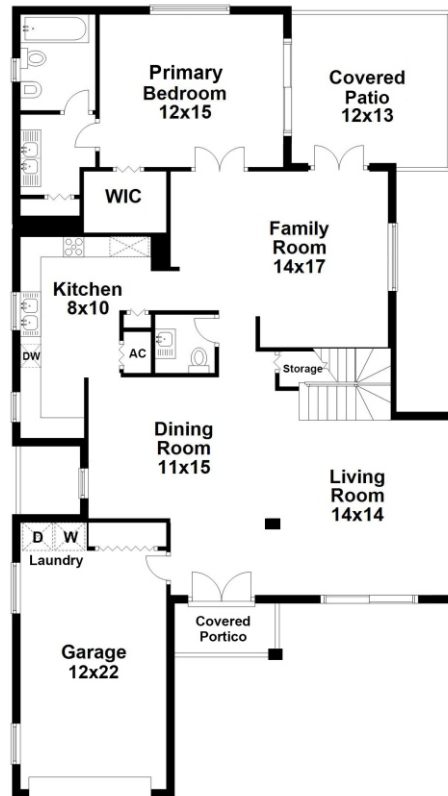

Property Type: Single Family | Bedrooms: 3 | Full Bath: 2 | Full Bath: 1
Square Feet: 2,397 adj. | Year Built: 1990 | Lot Size: 5,000

MLS Number: A11179868

second level

main level

**BERKSHIRE
HATHAWAY**
HomeServices
EWM Realty