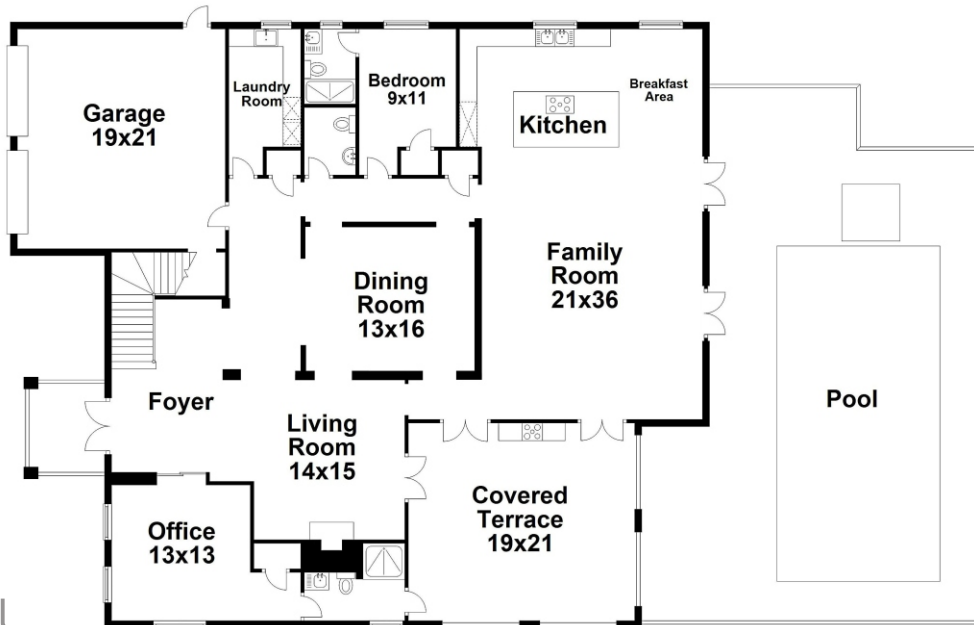

Property Type: Single Family | Bedrooms: 6 | Full Bath: 6 | Half Bath: 1
Square Feet: 4,915 adj. | Year Built: 2008 | Lot Size: 10,000

MLS Number: A10945017

second level

main level

BERKSHIRE HATHAWAY
HomeServices