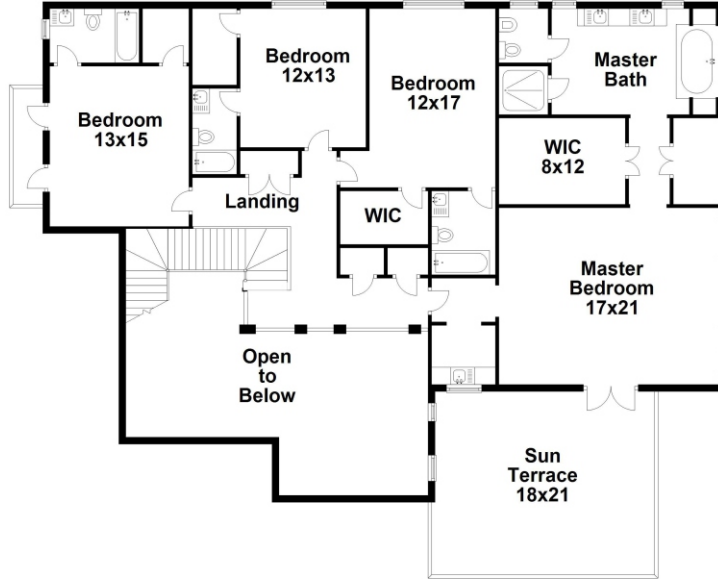

Property Type: Single Family | Bedrooms: 6 | Full Bath: 6 | Half Bath: 1
Square Feet: 4,915 adj. | Year Built: 2008 | Lot Size: 10,000

MLS Number: A10945017

second level

main level

BERKSHIRE HATHAWAY
HomeServices