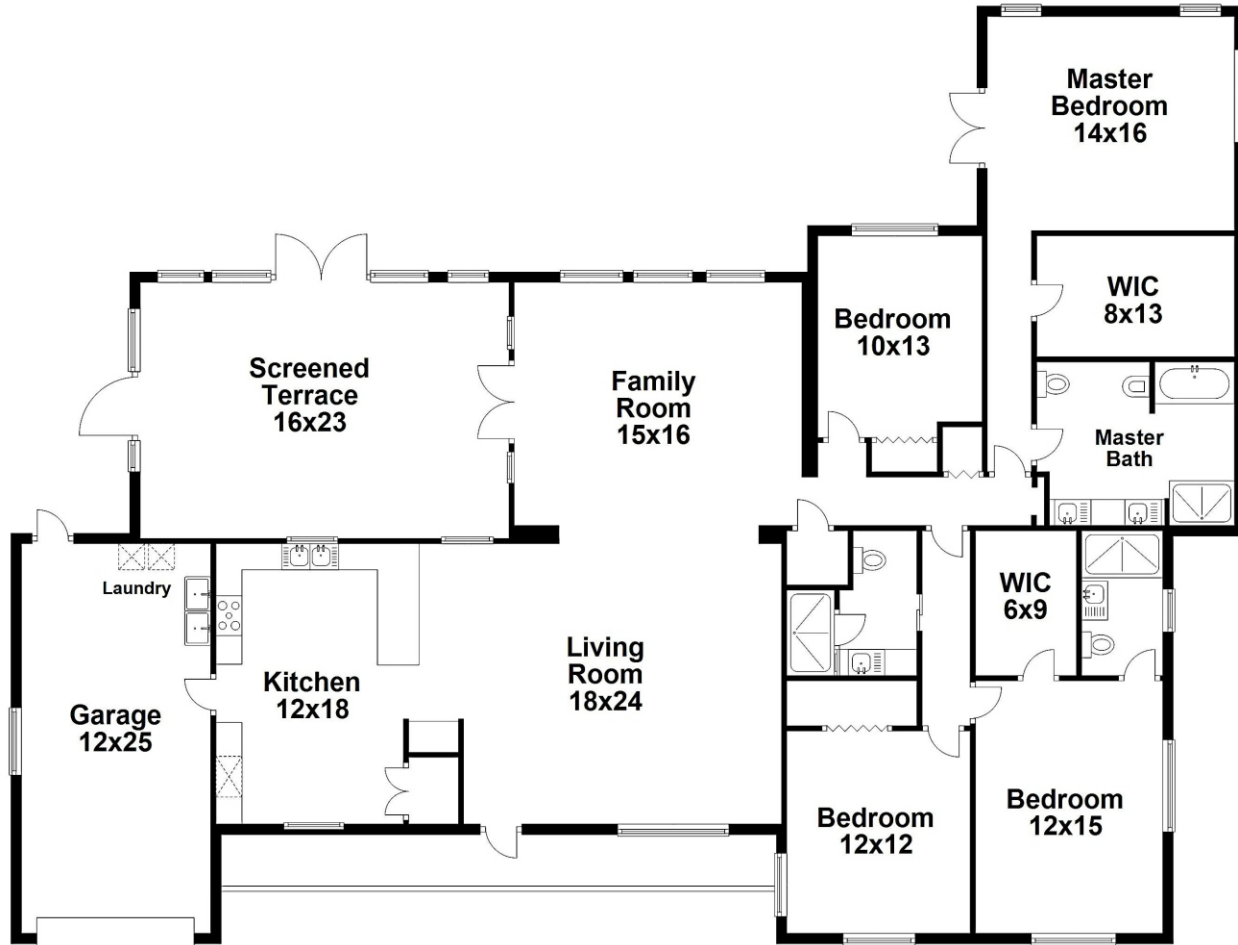

Property Type: Single Family | Bedrooms: 4 | Full Bathrooms: 3
Square Feet: 1,736 adj. | Year Built: 1932 | Lot Size: 5,775

MLS Number: A10912636

BERKSHIRE HATHAWAY
HomeServices

LUXURY
COLLECTION

ASHLEY CUSACK TEAM