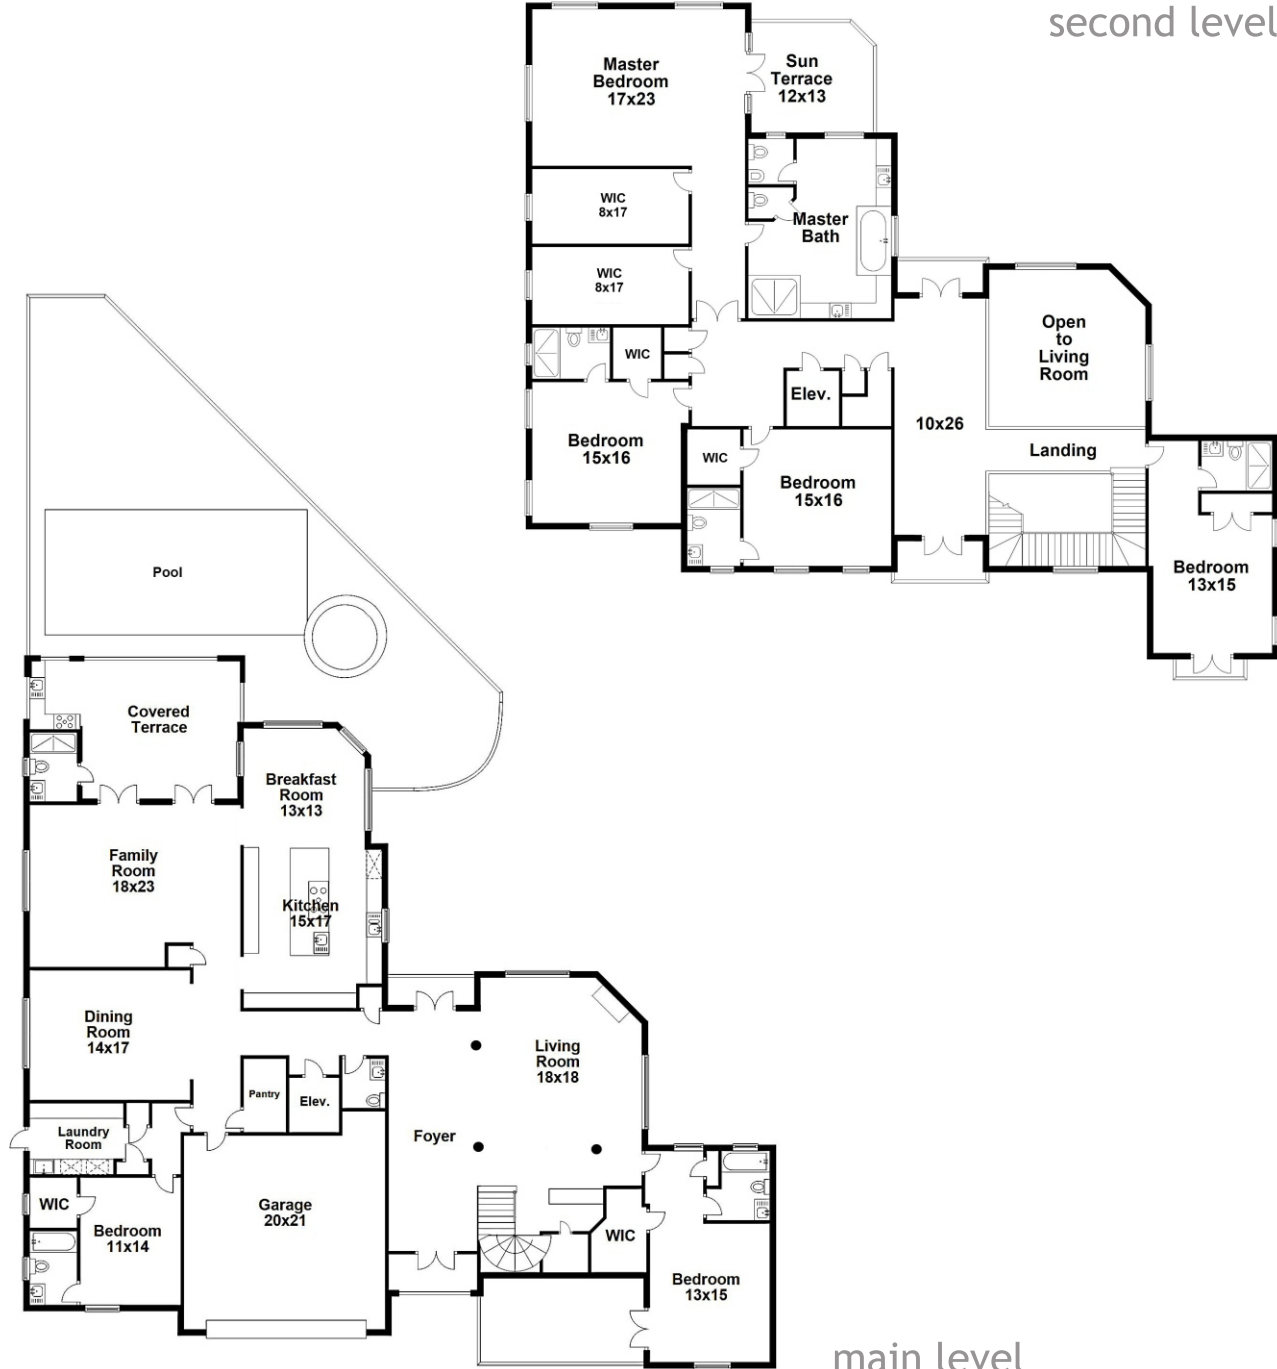

Property Type: Single Family | Bedrooms: 6 | Full Bath: 7 | Half Bath: 1  
Square Feet: 6,198 | Year Built: 2008 | Lot Size: 14,342

second level

main level

**BERKSHIRE  
HATHAWAY**  
HomeServices  
EWM Realty