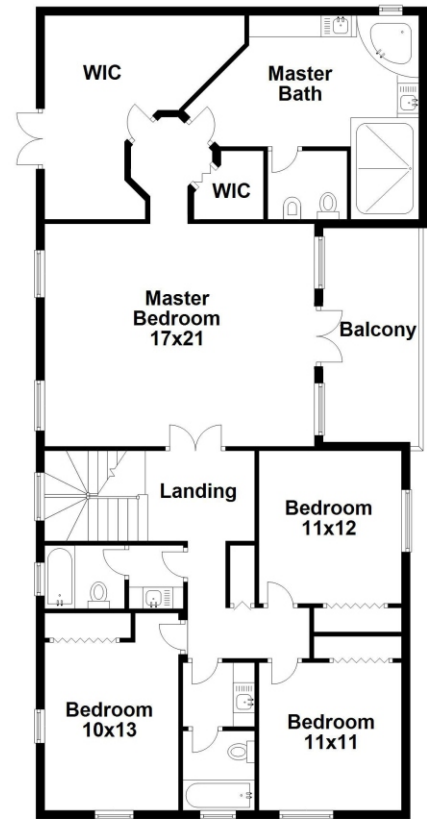

Property Type: Single Family | Bedrooms: 5 | Full Bath: 4 | Half Bath: 2 | MLS Number: A10890949
Square Feet: 3,890 adj. | Year Built: 2006 | Lot Size: 9,389

main level

second level

BERKSHIRE HATHAWAY
HomeServices