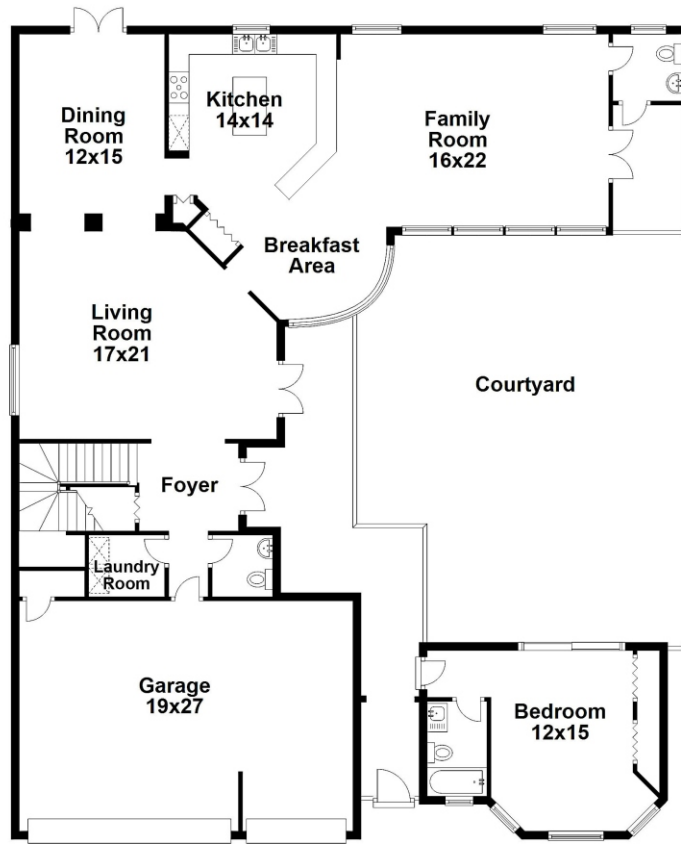

Property Type: Single Family | Bedrooms: 5 | Full Bath: 4 | Half Bath: 2 | MLS Number: A10890949
Square Feet: 3,890 adj. | Year Built: 2006 | Lot Size: 9,389

main level

second level

BERKSHIRE HATHAWAY
HomeServices