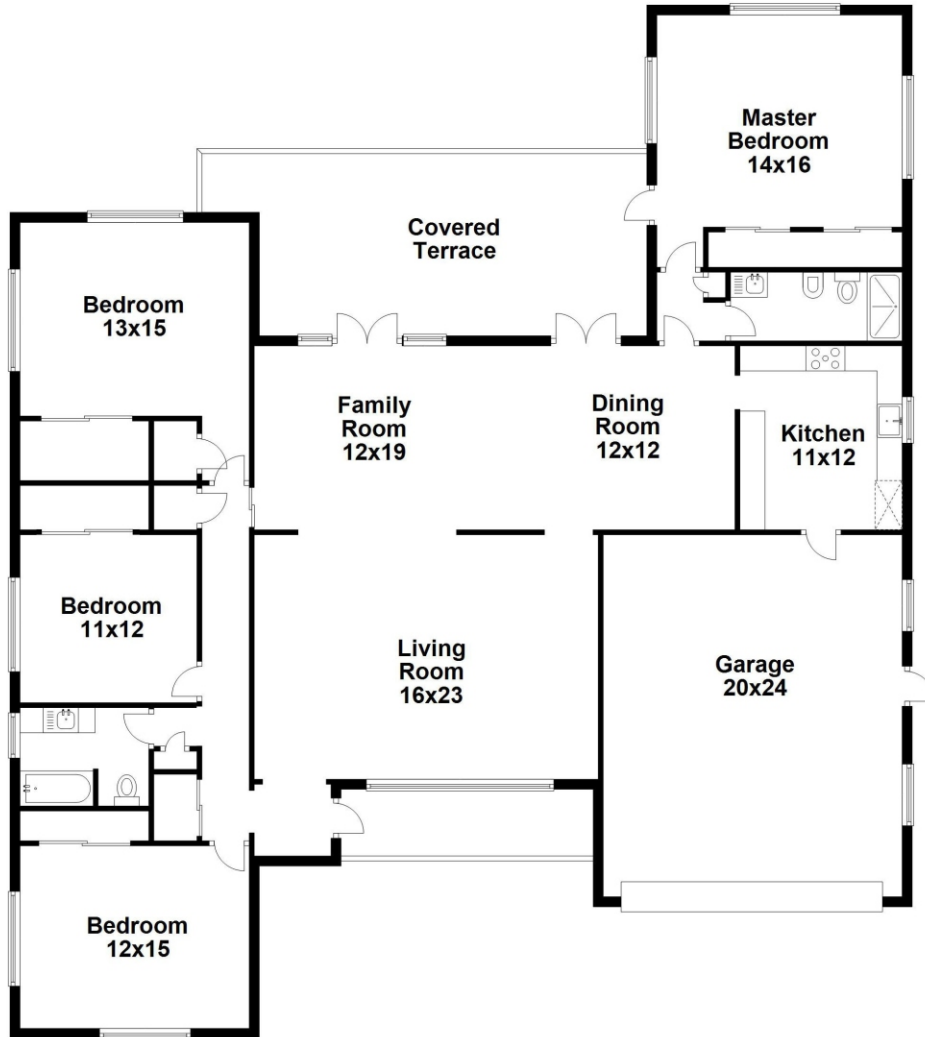

Property Type: Single Family | Bedrooms: 4 | Full Bathrooms: 2  
Square Feet: 2,743 adj. | Year Built: 1959 | Lot Size: 11,250

  
**BERKSHIRE  
HATHAWAY**  
HomeServices  
EWM Realty

ASHLEY  CUSACK

**Ashley Cusack, Senior Vice President**  
Berkshire Hathaway HomeServices EWM Realty  
305.798.8685 mobile  
305.960.5330 office