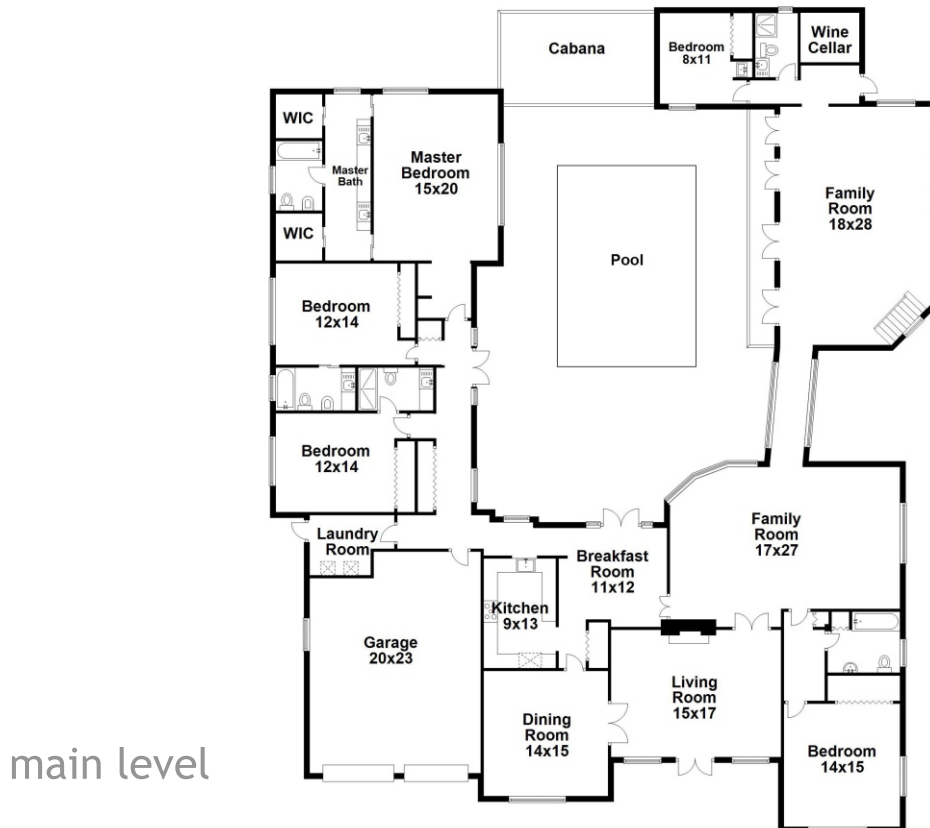

Property Type: Single Family | Bedrooms: 5 | Bathrooms: 5
Square Feet: 4,951 adj. | Year Built: 1945 | Lot Size: 14,100

MLS Number: A11134664

BERKSHIRE HATHAWAY
HomeServices
EWM Realty

LUXURY
COLLECTION

ASHLEY CUSACK TEAM