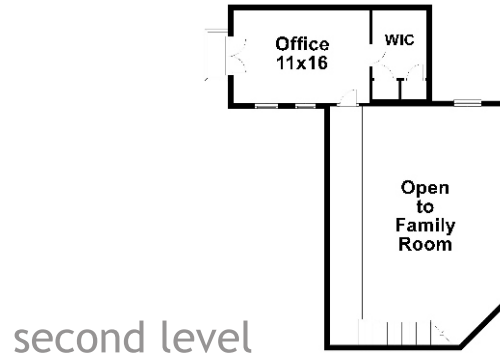

Property Type: Single Family | Bedrooms: 5 | Bathrooms: 5
Square Feet: 4,951 adj. | Year Built: 1945 | Lot Size: 14,100

MLS Number: A11134664

BERKSHIRE HATHAWAY
HomeServices
EWM Realty

LUXURY
COLLECTION

ASHLEY CUSACK TEAM