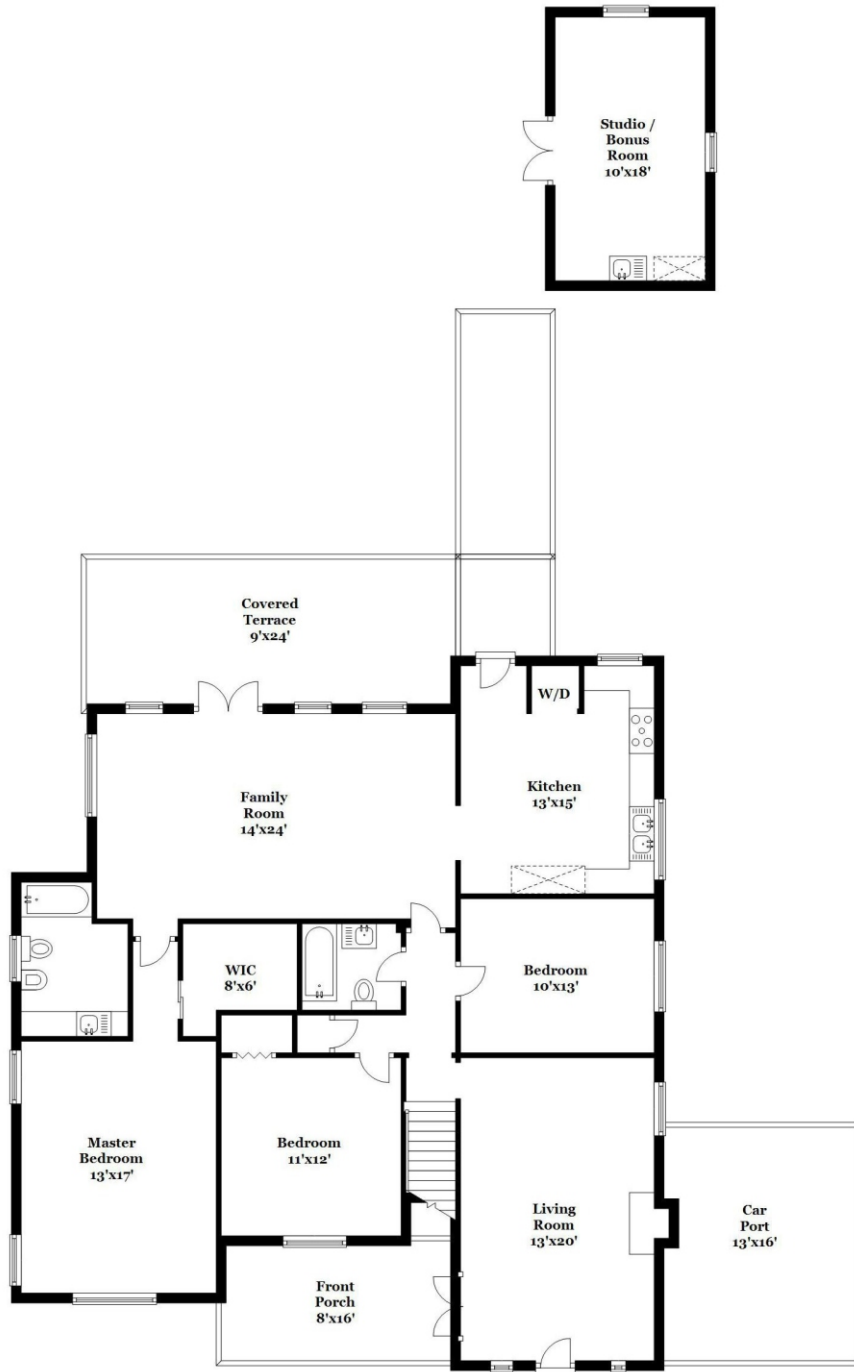

Property Type: Single Family | Bedrooms: 3 | Bathrooms: 3
Square Feet: 2,642 | Year Built: 1926 | Lot Size: 8,944 sq. ft.

MLS Number: A10413504

main level

second floor

REAL ESTATE

Ashley Cusack, Senior Vice President
EWM Realty International
305.798.8685 mobile
305.960.5330 office