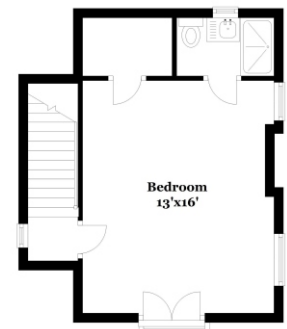

Property Type: Single Family | Bedrooms: 3 | Bathrooms: 3
Square Feet: 2,642 | Year Built: 1926 | Lot Size: 8,944 sq. ft.

MLS Number: A10413504

main level

second floor

REAL ESTATE

Ashley Cusack, Senior Vice President
EWM Realty International
305.798.8685 mobile
305.960.5330 office