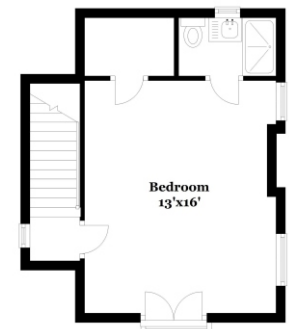

Property Type: Single Family | Bedrooms: 4 | Bathrooms: 3
Square Feet: 2,642 | Year Built: 1926 | Lot Size: 8,944 sq. ft.

MLS Number: A10212086

main level

second floor

REAL ESTATE

Ashley Cusack, Senior Vice President
EWM Realty International
305.798.8685 mobile
305.960.5330 office