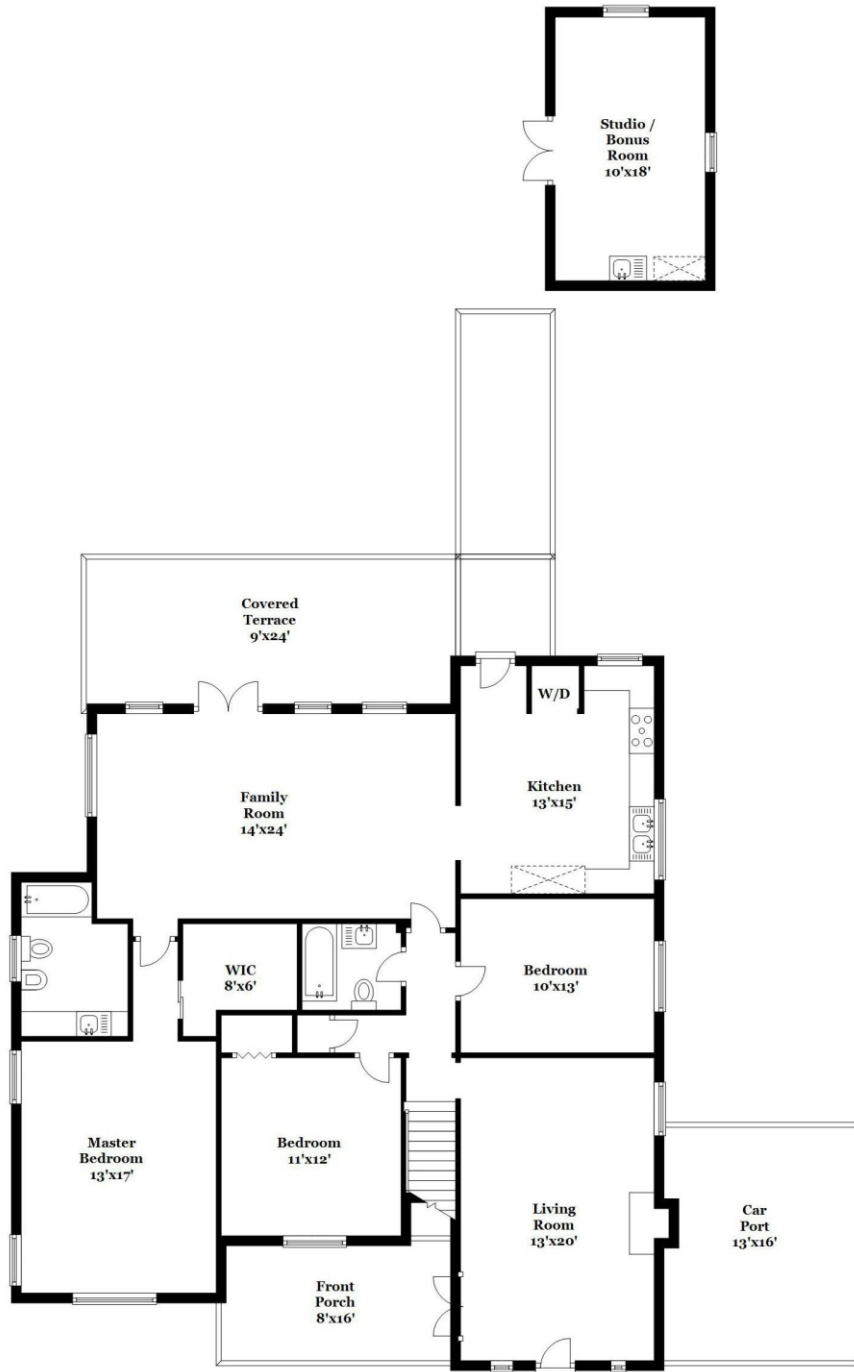

Property Type: Single Family | Bedrooms: 4 | Bathrooms: 3
Square Feet: 2,642 | Year Built: 1926 | Lot Size: 8,944 sq. ft.

MLS Number: A10212086

main level

second floor

REAL ESTATE

Ashley Cusack, Senior Vice President
EWM Realty International
305.798.8685 mobile
305.960.5330 office