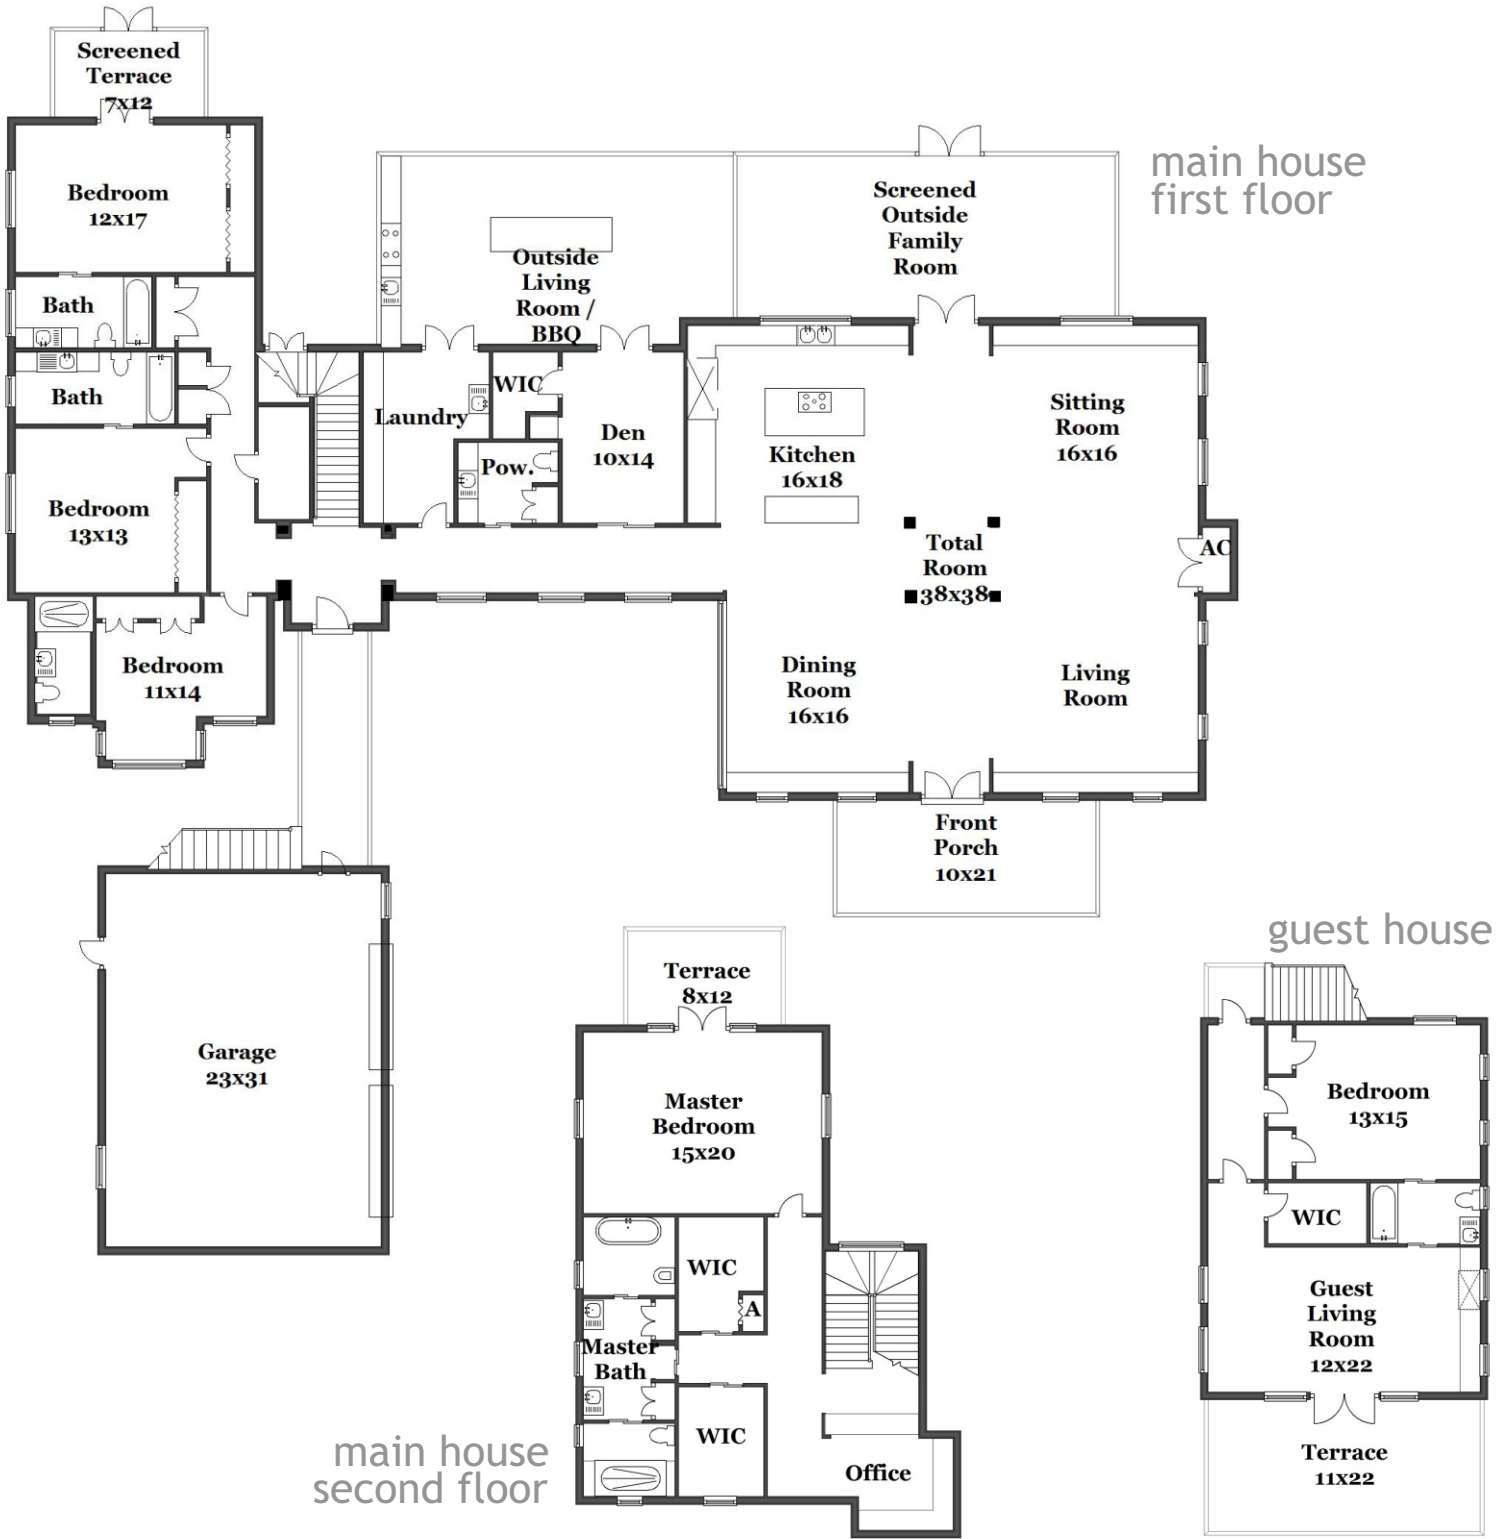

Property Type: Single Family | Bedrooms: 6 | Full Bath: 5 | Half Bath: 1
Square Feet: 5,933 | Year Built: 1994 | Lot Size: 42,907

MLS Number: A2005755

EXCLUSIVE AFFILIATE OF
CHRISTIE'S
INTERNATIONAL REAL ESTATE