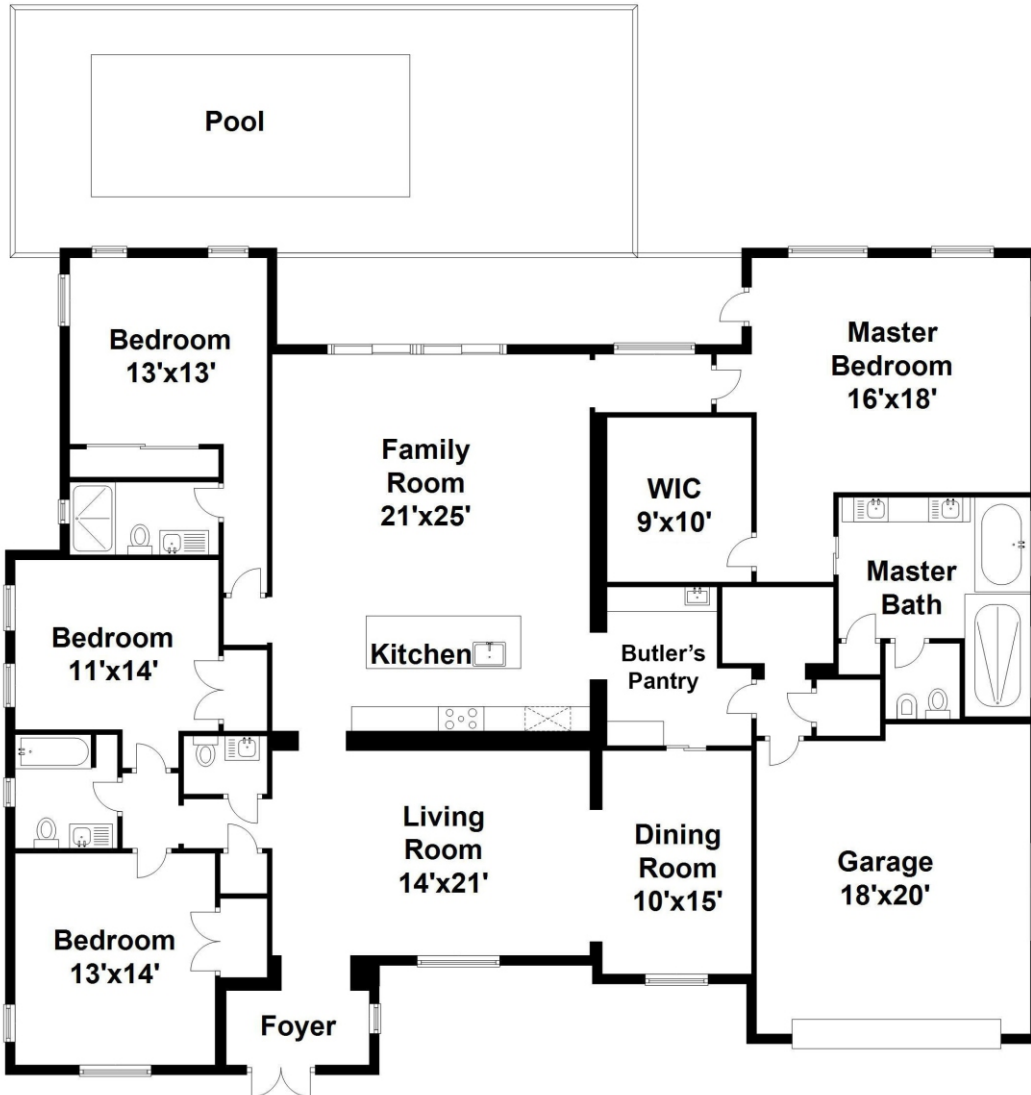

Property Type: Single Family | Bedrooms: 4 | Full Bath: 3 | Half Bath: 1 | MLS Number: A10549273  
Square Feet: 3,363 | Year Built: 1938 | Lot Size: 10,000

Ashley Cusack, Senior Vice President  
EWM Realty International  
305.798.8685 mobile  
305.960.5330 office