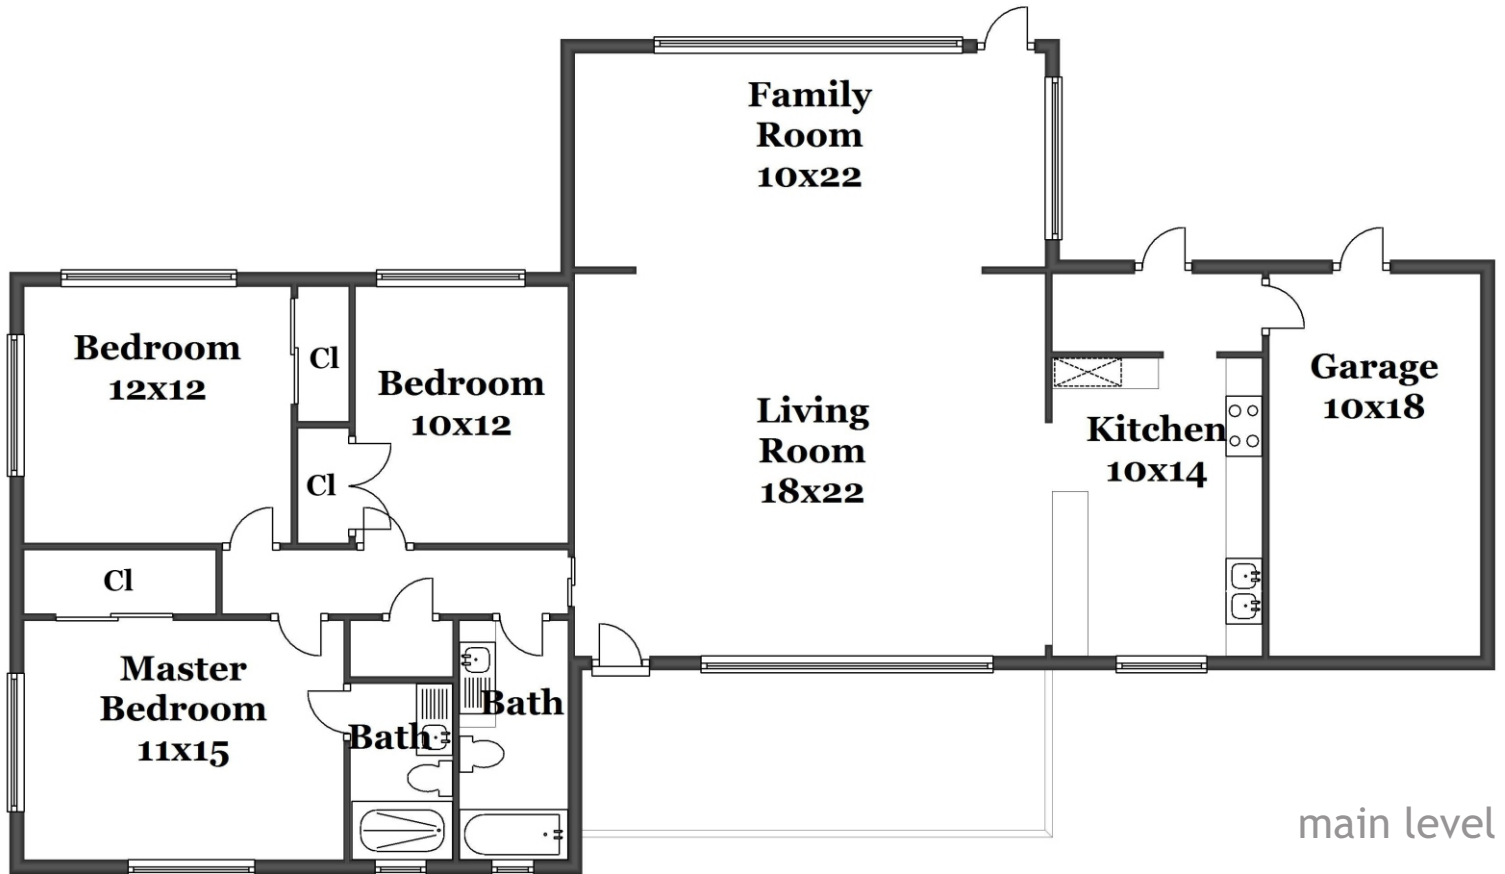

8000 SW 62 Court • South Miami • FL • 33143

Price: \$695,000

Property Type: Single Family | Bedrooms: 3 | Bathrooms: 2
Square Feet: 1,855 | Year Built: 1954 | Lot Size: 9,750

MLS Number: A1976856

EXCLUSIVE AFFILIATE OF
CHRISTIE'S
INTERNATIONAL REAL ESTATE