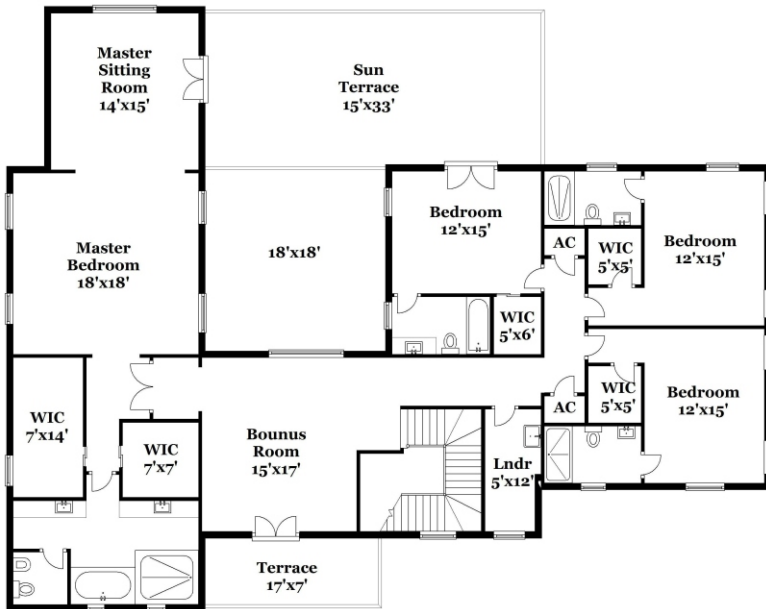

Property Type: Single Family | Bedrooms: 6 | Full Bath: 6 | Half Bath: 1
Square Feet: 6,667 | Year Built: 2010 | Lot Size: 38,768

MLS Number: A2208446

first floor

second floor

REAL ESTATE

Ashley Cusack, EWM Realtors
ashleycusack.com
305.798.8685 mobile
305.960.5330 office