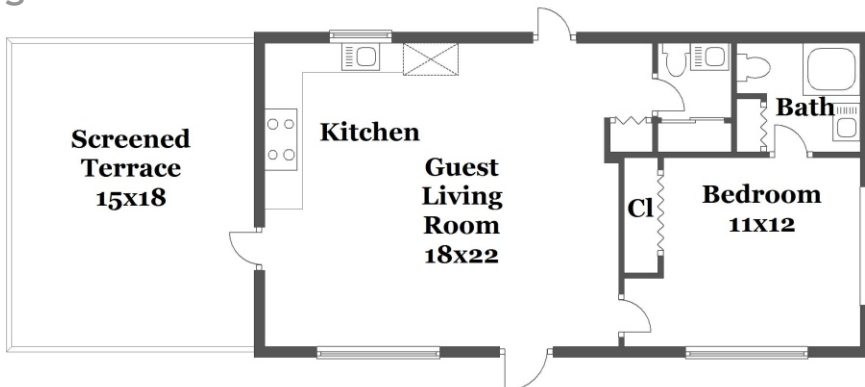

Property Type: Single Family | Bedrooms: 5 | Full Bath: 3 | Half Bath: 2
Square Feet: 3,238 adj | Year Built: 1953 | Lot Size: 38,768

MLS Number: A1937511

main house

guest house

EXCLUSIVE AFFILIATE OF
CHRISTIE'S
INTERNATIONAL REAL ESTATE