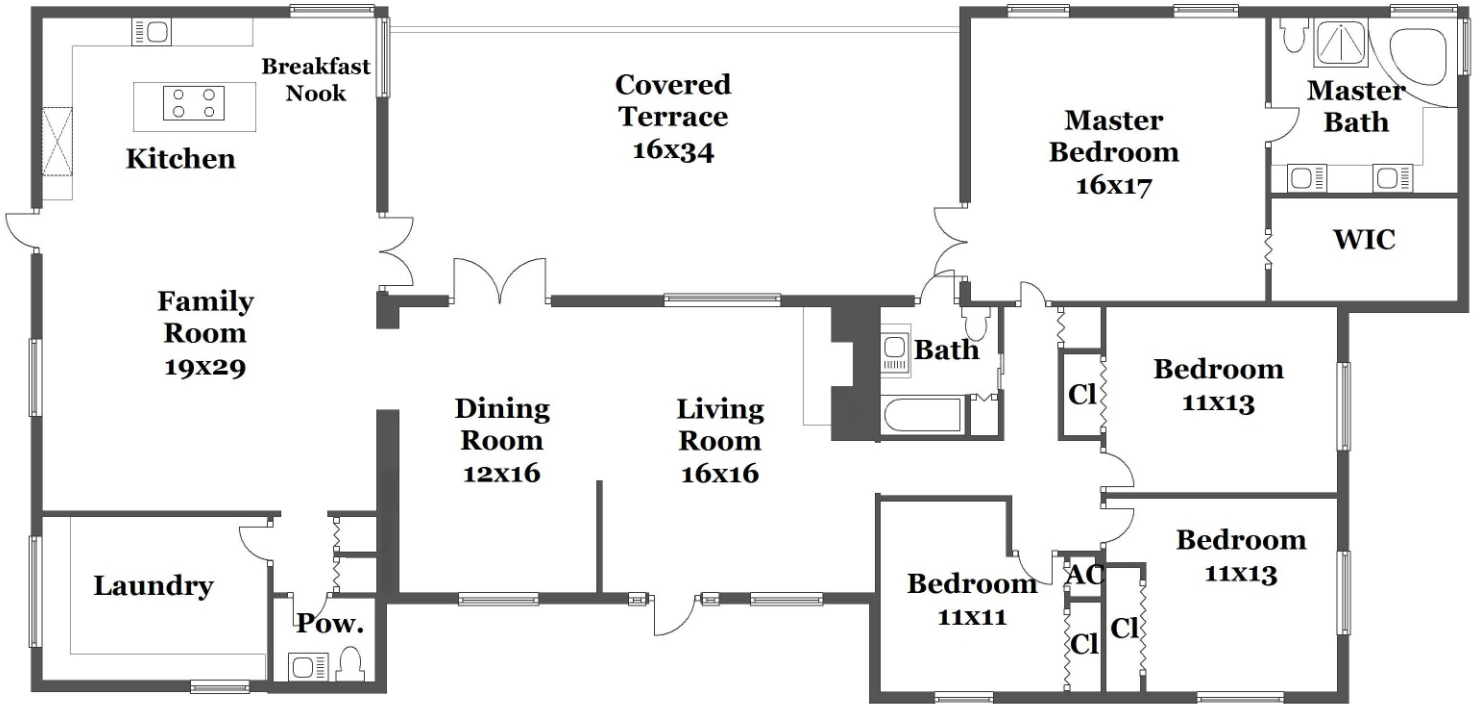

Property Type: Single Family | Bedrooms: 5 | Full Bath: 3 | Half Bath: 2
Square Feet: 3,238 adj | Year Built: 1953 | Lot Size: 38,768

MLS Number: A1937511

main house

guest house

EXCLUSIVE AFFILIATE OF
CHRISTIE'S
INTERNATIONAL REAL ESTATE