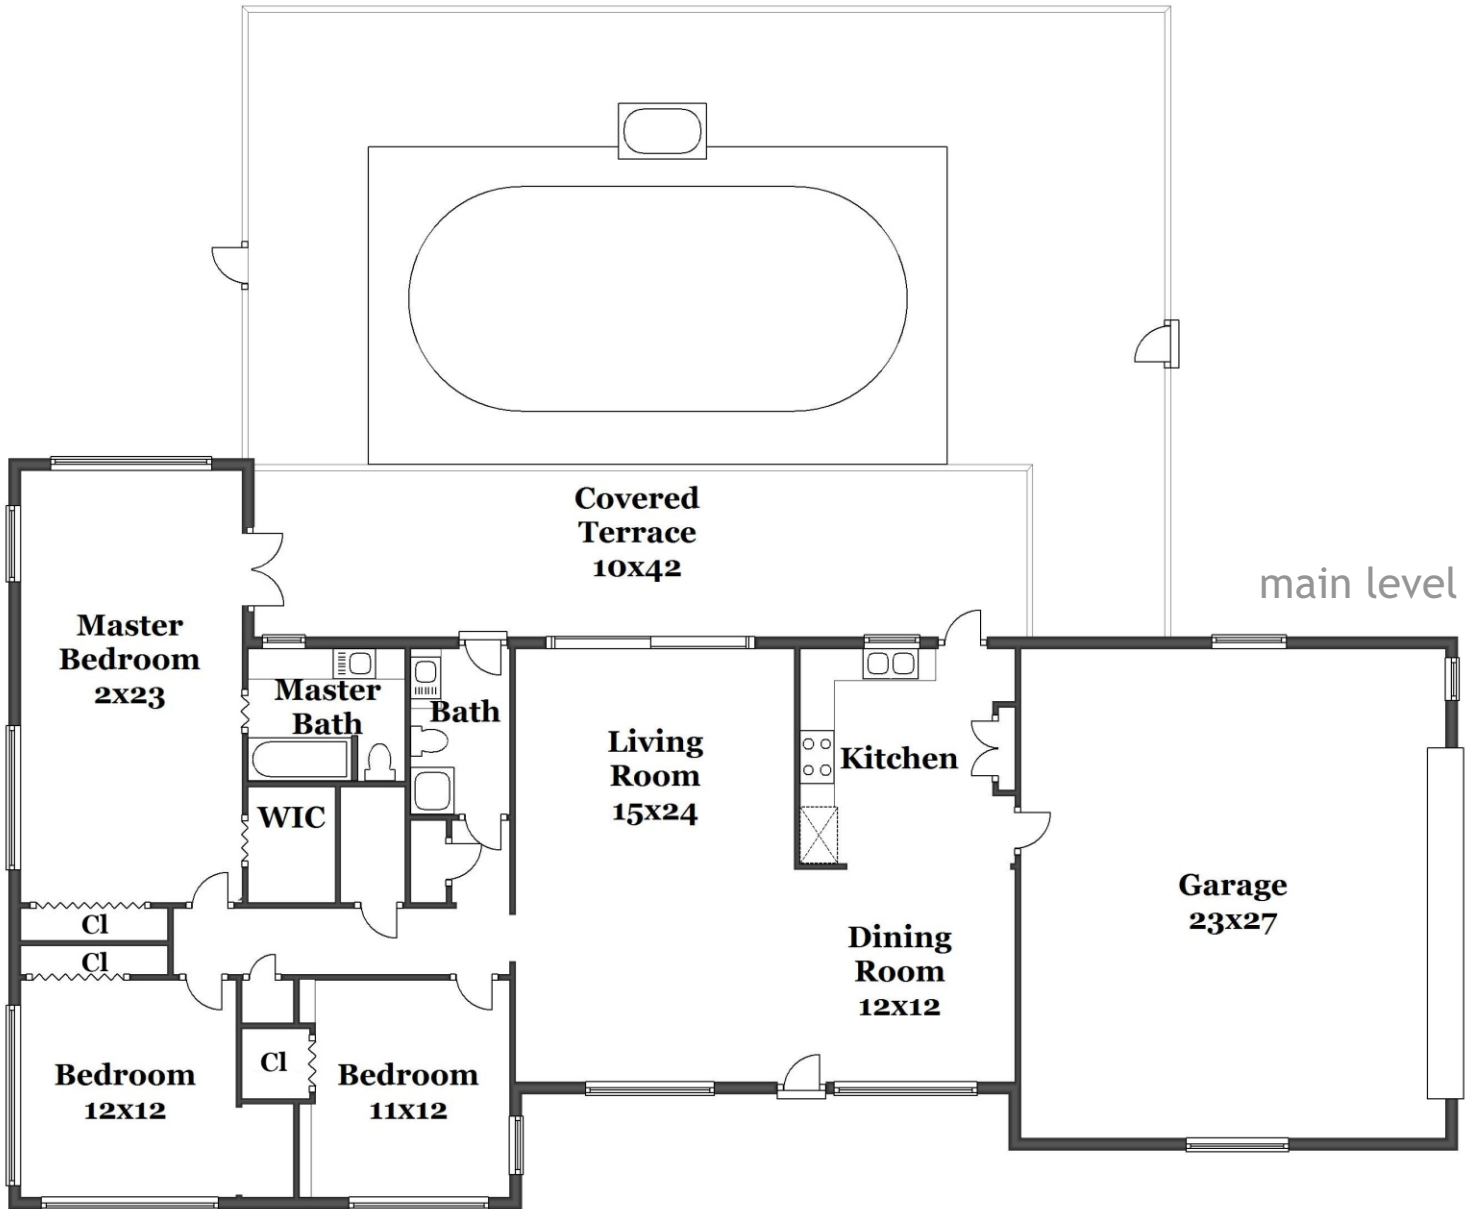

Property Type: Single Family | Bedrooms: 3 | Bathrooms: 2
Square Feet: 2,377 adj | Year Built: 1958 | Lot Size: 16,750

MLS Number: A1934891

EXCLUSIVE AFFILIATE OF
CHRISTIE'S
INTERNATIONAL REAL ESTATE

EWM Realty
INTERNATIONAL